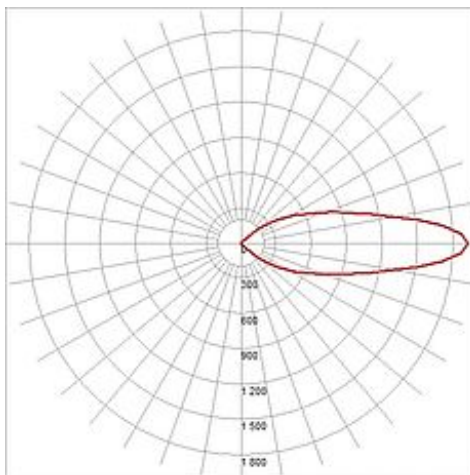

MERVALED S wall luminaire

anthracite, 12W LED, warm white, with motion sensor

Article number	232405
Catalogue	BIG WHITE 2015, Page 637
Type of lamp	LED lamp
Lamp	planar LED 12W
Number of light sources	1
Lamp included	Yes
Tilt range	180 Degree
Rotation range	340 Degree
Width	14 cm
Height	26.5 cm
Depth	22.54 cm
Net weight	1.259 kg
Gross weight	4.017 kg
Voltage	230 Volt
Max. wattage	14 Watt
Protection class	I
Beam angle	90 Degree
Material	aluminium / acrylic
Colour	anthracite
Way of mounting	surface wall mounting
Remark 1	Incorporated motion detector
Remark 2	LED driver incorporated
Remark 4	Energy labels in your language are available in the Service Area sub point Download
Colour temperature	3000 Kelvin
Colour rendering index	>80
Luminous flux	750 lm
Suitable for lamps from EEC	A
Suitable for lamps up to EEC	A++
Light distribution type 1	direct

Light distribution
type 3

rotationally symmetric

Powerful LED outdoor spot MERVALED for illumination of surfaces and public areas. By means of the adjustable lamphead and its IP54 protection, the spot is suitable for exterior wall mounting. The incorporated motion sensor can be switched between day and night mode as well as low and high sensitivity. The electrical connection of the warmwhite MERVALED is made directly to 230V mains supply via the incorporated LED driver. This luminaire contains built-in LED lamps. EEK: A - A++. The lamps cannot be changed in the luminaire.