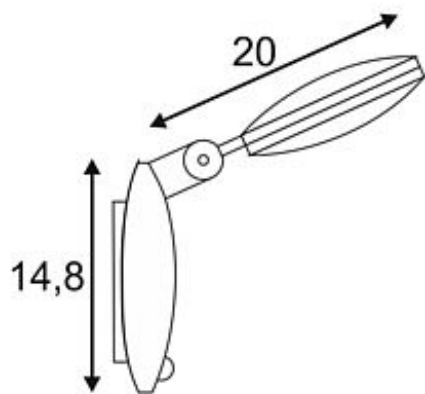

MERVALED S wall luminaire

anthracite, 12W LED, warm white, with motion sensor

Article number	232405
Catalogue	BIG WHITE 2015, Page 637
Type of lamp	LED lamp
Lamp	planar LED 12W
Number of light sources	1
Lamp included	Yes
Tilt range	180 Degree
Rotation range	340 Degree
Width	14 cm
Height	26.5 cm
Depth	22.54 cm
Net weight	1.259 kg
Gross weight	4.017 kg
Voltage	230 Volt
Max. wattage	14 Watt
Protection class	I
Beam angle	90 Degree
Material	aluminium / acrylic
Colour	anthracite
Way of mounting	surface wall mounting
Remark 1	Incorporated motion detector
Remark 2	LED driver incorporated
Remark 4	Energy labels in your language are available in the Service Area sub point Download
Colour temperature	3000 Kelvin
Colour rendering index	>80
Luminous flux	750 lm
Suitable for lamps from EEC	A
Suitable for lamps up to EEC	A++
Light distribution type 1	direct

Light distribution
type 3

rotationally symmetric

Powerful LED outdoor spot MERVALED for illumination of surfaces and public areas. By means of the adjustable lamphead and its IP54 protection, the spot is suitable for exterior wall mounting. The incorporated motion sensor can be switched between day and night mode as well as low and high sensitivity. The electrical connection of the warmwhite MERVALED is made directly to 230V mains supply via the incorporated LED driver. This luminaire contains built-in LED lamps. EEK: A - A++. The lamps cannot be changed in the luminaire.