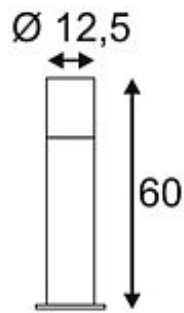

ROX ACRYL POLE 60 floor lamp

round, alu-brushed, E27, max. 20W

Article number	232266
Catalogue	BIG WHITE 2015, Page 499
Type of lamp	Conventional lamp
Lamp	Energy-saving bulb E27 max. 20W
Lampholder / Socket	E27
Number of light sources	1
Lamp included	No
Height	60 cm
Diameter	12.5 cm
Net weight	2.354 kg
Gross weight	5.006 kg
Voltage	230 Volt
Max. wattage	20 Watt
Protection class	I
Material	aluminium / acrylic
Colour	aluminium brushed
Way of mounting	surface floor mounting
Remark 1	Mounting set included. Through-wiring is possible
Remark 2	Maximum measures energy saver (Ø / L): 6 / 17 cm
Remark 3	Base Ø: 18 cm. Maximum cable diameter 7 - 12 mm
Remark 4	Energy labels in your language are available in the Service Area sub point Download
Suitable for lamps from EEC	A
Suitable for lamps up to EEC	A+
Light distribution type 1	direct-indirect
Light distribution type 3	rotationally symmetric

The floor luminaire of the ROX ACRYL series is made from brushed aluminium and acrylic glass that surrounds the bulb completely, covered by an aluminium lid. Rated IP44, it is suitable for outdoor use. Available in various heights the electrical connection is made directly to 230V mains supply. For simplified mounting, an earth-spike and a concrete anchor set are available on accessory. Through-wiring is possible. The ROX ACRYL series further includes wall and ceiling luminaires making it universally applicable. This luminaire is compatible with bulbs of the energy classes: A - A+