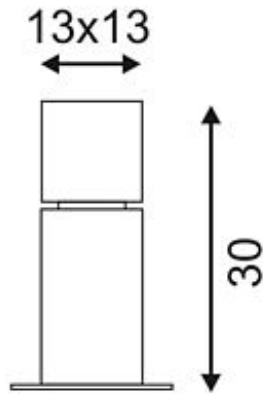

SQUARE POLE 30 floor lamp

square, alu-brushed, E27, max. 20W

Article number	232236
Catalogue	BIG WHITE 2015, Page 502
Type of lamp	Conventional lamp
Lamp	Energy-saving bulb E27 max. 20W
Lampholder / Socket	E27
Number of light sources	1
Lamp included	No
Length	13 cm
Width	13 cm
Height	30 cm
Net weight	2.021 kg
Gross weight	1.21 kg
Voltage	230 Volt
Max. wattage	20 Watt
Protection class	I
Material	aluminium / acrylic
Colour	aluminium brushed
Way of mounting	surface floor mounting
Remark 1	Mounting set included. Through-wiring is possible
Remark 2	Maximum measures energy saver (Ø / L): 6 / 15 cm
Remark 3	Base (L / B): 18 / 18 cm. Maximum cable diameter 7 - 12 mm
Remark 4	Energy labels in your language are available in the Service Area sub point Download
Suitable for lamps from EEC	A
Suitable for lamps up to EEC	A+
Light distribution type 1	direct-indirect
Light distribution type 3	axisymmetric

The floor lamp of the SQUARE series is available in three different heights and is made from brushed aluminum with an acrylic cube hosting the bulb. Rated IP44, it is suitable for outdoor use. The electrical connection is made directly to 230V mains supply. The SQUARE series further includes ceiling and wall luminaires making it universally applicable. For simplified mounting, a spike and concrete anchor set are optionally available. This luminaire is compatible with bulbs of the energy classes: A - A+