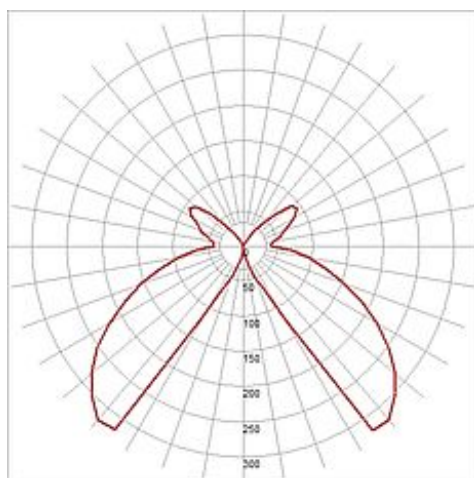

LOGS 70 floor lamp

square, silvergrey, 6W LED, warmwhite

Article number	232124
Catalogue	BIG WHITE 2015, Page 494
Type of lamp	LED lamp
Lamp	planar LED 6W
Number of light sources	1
Lamp included	Yes
Length	13 cm
Width	8 cm
Height	69.5 cm
Net weight	3.031 kg
Gross weight	2.638 kg
Voltage	230 Volt
Max. wattage	8 Watt
Protection class	I
Material	aluminium
Colour	silvergrey
Way of mounting	surface floor mounting
Remark 1	LED driver incorporated
Remark 2	Energy labels in your language are available in the Service Area sub point Download
Average lifespan	40000 Hours
Colour temperature	3000 Kelvin
Luminous flux	450 lm
Suitable for lamps from EEC	A
Suitable for lamps up to EEC	A++
Light distribution type 1	direct-indirect
Light distribution type 3	axisymmetric

The indirect LED floor luminaire LOGS is made from aluminium and equipped with a high-performance planar LED. Depending on the version various housing colours are available. The required driver for direct connection to 230V mains supply is included in each package. For simplified mounting, a suitable earth-spike, screw set and junction box are available on accessory. In addition, the installation can be extended by wall lamps of the series. This luminaire contains built-in LED lamps. EEK: A - A++. The lamps cannot be changed in the luminaire.