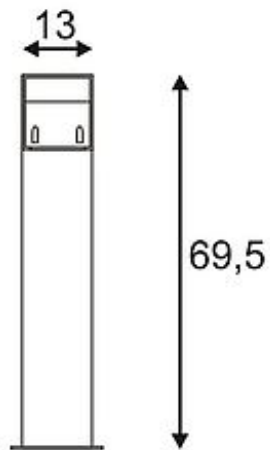

LOGS 70 floor lamp

square, silvergrey, 6W LED, warmwhite

Article number	232124
Catalogue	BIG WHITE 2015, Page 494
Type of lamp	LED lamp
Lamp	planar LED 6W
Number of light sources	1
Lamp included	Yes
Length	13 cm
Width	8 cm
Height	69.5 cm
Net weight	3.031 kg
Gross weight	2.638 kg
Voltage	230 Volt
Max. wattage	8 Watt
Protection class	I
Material	aluminium
Colour	silvergrey
Way of mounting	surface floor mounting
Remark 1	LED driver incorporated
Remark 2	Energy labels in your language are available in the Service Area sub point Download
Average lifespan	40000 Hours
Colour temperature	3000 Kelvin
Luminous flux	450 lm
Suitable for lamps from EEC	A
Suitable for lamps up to EEC	A++
Light distribution type 1	direct-indirect
Light distribution type 3	axisymmetric

The indirect LED floor luminaire LOGS is made from aluminium and equipped with a high-performance planar LED. Depending on the version various housing colours are available. The required driver for direct connection to 230V mains supply is included in each package. For simplified mounting, a suitable earth-spike, screw set and junction box are available on accessory. In addition, the installation can be extended by wall lamps of the series. This luminaire contains built-in LED lamps. EEK: A - A++. The lamps cannot be changed in the luminaire.