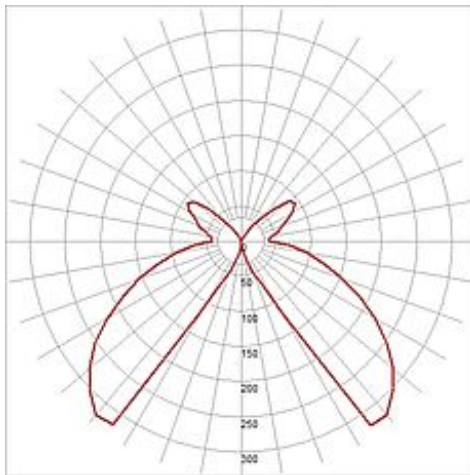

LOGS 40 floor lamp

square, anthracite, 6W LED, warmwhite

Article number	232115
Catalogue	BIG WHITE 2015, Page 494
Type of lamp	LED lamp
Lamp	planar LED 6W
Number of light sources	1
Lamp included	Yes
Length	13 cm
Width	8 cm
Height	39.5 cm
Net weight	2.028 kg
Gross weight	1.075 kg
Voltage	230 Volt
Max. wattage	8 Watt
Protection class	I
Material	aluminium
Colour	anthracite
Way of mounting	surface floor mounting
Remark 1	LED driver incorporated
Remark 2	Energy labels in your language are available in the Service Area sub point Download
Average lifespan	40000 Hours
Colour temperature	3000 Kelvin
Luminous flux	450 lm
Suitable for lamps from EEC	A
Suitable for lamps up to EEC	A++
Light distribution type 1	direct-indirect
Light distribution type 3	axisymmetric

The indirect LED floor luminaire LOGS is made from aluminium and equipped with a high-performance planar LED. Depending on the version various housing colours are available. The required driver for direct connection to 230V mains supply is included in each package. For simplified mounting, a suitable earth-spike, screw set and junction box are available on accessory. In addition, the installation can be extended by wall lamps of the series. This luminaire contains built-in LED lamps. EEK: A - A++. The lamps cannot be changed in the luminaire.