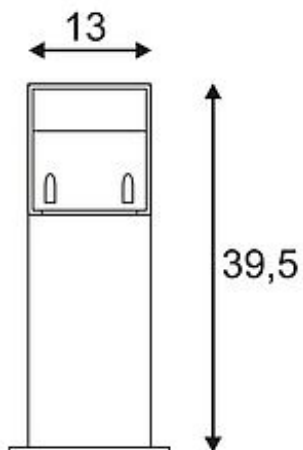

LOGS 40 floor lamp

square, anthracite, 6W LED, warmwhite

Article number	232115
Catalogue	BIG WHITE 2015, Page 494
Type of lamp	LED lamp
Lamp	planar LED 6W
Number of light sources	1
Lamp included	Yes
Length	13 cm
Width	8 cm
Height	39.5 cm
Net weight	2.028 kg
Gross weight	1.075 kg
Voltage	230 Volt
Max. wattage	8 Watt
Protection class	I
Material	aluminium
Colour	anthracite
Way of mounting	surface floor mounting
Remark 1	LED driver incorporated
Remark 2	Energy labels in your language are available in the Service Area sub point Download
Average lifespan	40000 Hours
Colour temperature	3000 Kelvin
Luminous flux	450 lm
Suitable for lamps from EEC	A
Suitable for lamps up to EEC	A++
Light distribution type 1	direct-indirect
Light distribution type 3	axisymmetric

The indirect LED floor luminaire LOGS is made from aluminium and equipped with a high-performance planar LED. Depending on the version various housing colours are available. The required driver for direct connection to 230V mains supply is included in each package. For simplified mounting, a suitable earth-spike, screw set and junction box are available on accessory. In addition, the installation can be extended by wall lamps of the series. This luminaire contains built-in LED lamps. EEK: A - A++. The lamps cannot be changed in the luminaire.