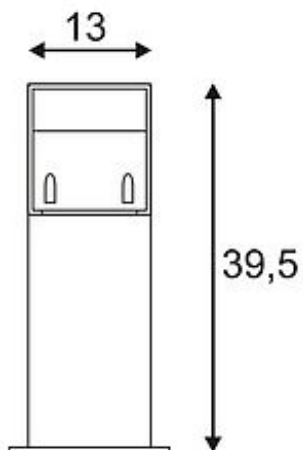

LOGS 40 floor lamp

square, silvergrey, 6W LED, warmwhite

Article number	232114
Catalogue	BIG WHITE 2015, Page 494
Type of lamp	LED lamp
Lamp	planar LED 6W
Number of light sources	1
Lamp included	Yes
Length	13 cm
Width	8 cm
Height	39.5 cm
Net weight	2.009 kg
Gross weight	1.075 kg
Voltage	230 Volt
Max. wattage	8 Watt
Protection class	I
Material	aluminium
Colour	silvergrey
Way of mounting	surface floor mounting
Remark 1	LED driver incorporated
Remark 2	Energy labels in your language are available in the Service Area sub point Download
Average lifespan	40000 Hours
Colour temperature	3000 Kelvin
Luminous flux	450 lm
Suitable for lamps from EEC	A
Suitable for lamps up to EEC	A++
Light distribution type 1	direct-indirect
Light distribution type 3	axisymmetric

The indirect LED floor luminaire LOGS is made from aluminium and equipped with a high-performance planar LED. Depending on the version various housing colours are available. The required driver for direct connection to 230V mains supply is included in each package. For simplified mounting, a suitable earth-spike, screw set and junction box are available on accessory. In addition, the installation can be extended by wall lamps of the series. This luminaire contains built-in LED lamps. EEK: A - A++. The lamps cannot be changed in the luminaire.