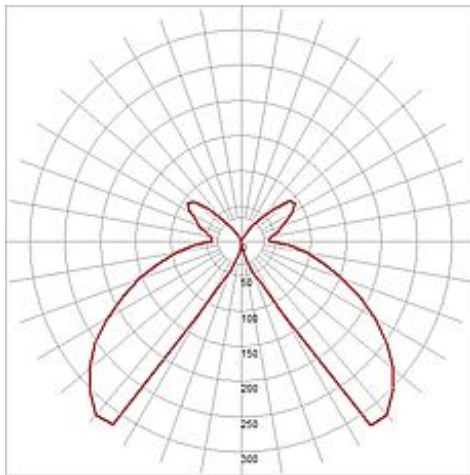

LOGS 40 floor lamp

square, silvergrey, 6W LED, warmwhite

Article number	232114
Catalogue	BIG WHITE 2015, Page 494
Type of lamp	LED lamp
Lamp	planar LED 6W
Number of light sources	1
Lamp included	Yes
Length	13 cm
Width	8 cm
Height	39.5 cm
Net weight	2.009 kg
Gross weight	1.075 kg
Voltage	230 Volt
Max. wattage	8 Watt
Protection class	I
Material	aluminium
Colour	silvergrey
Way of mounting	surface floor mounting
Remark 1	LED driver incorporated
Remark 2	Energy labels in your language are available in the Service Area sub point Download
Average lifespan	40000 Hours
Colour temperature	3000 Kelvin
Luminous flux	450 lm
Suitable for lamps from EEC	A
Suitable for lamps up to EEC	A++
Light distribution type 1	direct-indirect
Light distribution type 3	axisymmetric

The indirect LED floor luminaire LOGS is made from aluminium and equipped with a high-performance planar LED. Depending on the version various housing colours are available. The required driver for direct connection to 230V mains supply is included in each package. For simplified mounting, a suitable earth-spike, screw set and junction box are available on accessory. In addition, the installation can be extended by wall lamps of the series. This luminaire contains built-in LED lamps. EEK: A - A++. The lamps cannot be changed in the luminaire.