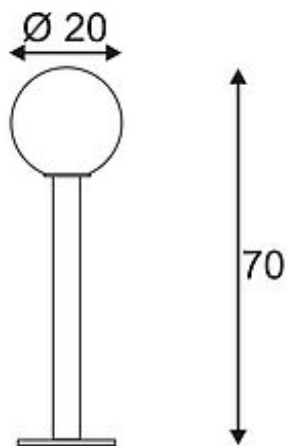

GLOO PURE 70 floor lamp

anthracite, E27, max. 20W

Article number	232035
Catalogue	BIG WHITE 2015, Page 521
Type of lamp	Conventional lamp
Lamp	Energy-saving bulb E27 max. 20W
Lampholder / Socket	E27
Number of light sources	1
Lamp included	No
Height	70 cm
Diameter	20 cm
Net weight	1.491 kg
Gross weight	1.189 kg
Voltage	230 Volt
Max. wattage	20 Watt
Protection class	I
Material	steel / glass
Colour	anthracite
Way of mounting	surface floor mounting
Remark 1	Maximum measures energy saver (Ø / L): 4,8 / 18 cm
Remark 2	Energy labels in your language are available in the Service Area sub point Download
Suitable for lamps from EEC	A
Suitable for lamps up to EEC	A+
Light distribution type 1	direct-indirect
Light distribution type 3	rotationally symmetric

This floor luminaire of the GLOO PURE series is made from a painted steel tube that ends in an opalic crystal ball. Rated IP44 it is suitable for outdoor use. The GLOO PURE series further includes wall, ceiling and floor luminaires making it universally applicable. For simplified mounting, an earth-spike and a junction box for safe connection are available on accessory. The electrical connection is made directly to 230V mains supply. This luminaire is compatible with bulbs of the energy classes: A - A+