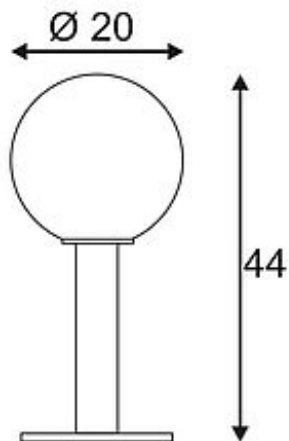

GLOO PURE 44 floor lamp

anthracite, E27, max. 20W

Article number	232025
Catalogue	BIG WHITE 2015, Page 521
Type of lamp	Conventional lamp
Lamp	Energy-saving bulb E27 max. 20W
Lampholder / Socket	E27
Number of light sources	1
Lamp included	No
Height	44 cm
Diameter	20 cm
Net weight	1.091 kg
Gross weight	1.419 kg
Voltage	230 Volt
Max. wattage	20 Watt
Protection class	I
Material	steel / glass
Colour	anthracite
Way of mounting	surface floor mounting
Remark 1	Maximum measures energy saver (Ø / L): 4,8 / 18 cm
Remark 2	Energy labels in your language are available in the Service Area sub point Download
Suitable for lamps from EEC	A
Suitable for lamps up to EEC	A+
Light distribution type 1	direct-indirect
Light distribution type 3	rotationally symmetric

This floor luminaire of the GLOO PURE series is made from a painted steel tube that ends in an opalic crystal ball. Rated IP44 it is suitable for outdoor use. The GLOO PURE series further includes wall, ceiling and floor luminaires making it universally applicable. For simplified mounting, an earth-spike and a junction box for safe connection are available on accessory. The electrical connection is made directly to 230V mains supply. This luminaire is compatible with bulbs of the energy classes: A - A+