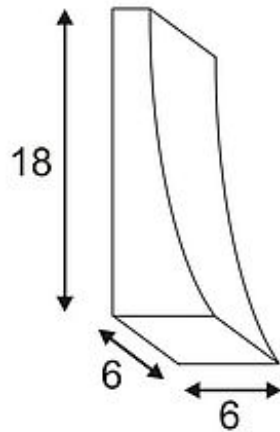

DELWA wall lamp

silvergrey, 4W, white LED

| | |
|------------------------------|---|
| Article number | 231911 |
| Type of lamp | LED lamp |
| Lamp | LED 230V |
| Number of light sources | 1 |
| Lamp included | Yes |
| Width | 6 cm |
| Height | 18 cm |
| Depth | 6 cm |
| Net weight | 0.42 kg |
| Gross weight | 0.515 kg |
| Voltage | 230 Volt |
| Max. wattage | 4 Watt |
| Protection class | I |
| Beam angle | 90 Degree |
| Material | aluminium / glass |
| Colour | silvergrey |
| Way of mounting | surface wall mounting |
| Remark 1 | Energy labels in your language are available in the Service Area sub point Download |
| Average lifespan | 30000 Hours |
| Colour temperature | 6500 Kelvin |
| Colour rendering index | 65 |
| Luminous flux | 170 lm |
| Suitable for lamps from EEC | A |
| Suitable for lamps up to EEC | A++ |
| Light distribution type 1 | direct |
| Light distribution type 2 | indirect |
| Light distribution type 3 | axisymmetric |

The wall luminaire DELWA is equipped with a pure white Power LED. Rated IP44 it is suitable for outdoor use. Available in various colours the electrical connection is made directly to 230V mains supply. This luminaire contains built-in LED lamps. EEK: A - A++. The lamps cannot be changed in the luminaire.