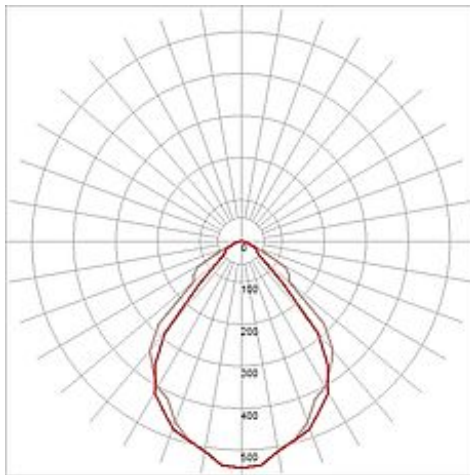

DELWA wall lamp

silvergrey, 4W, white LED

| | |
|------------------------------|---|
| Article number | 231911 |
| Type of lamp | LED lamp |
| Lamp | LED 230V |
| Number of light sources | 1 |
| Lamp included | Yes |
| Width | 6 cm |
| Height | 18 cm |
| Depth | 6 cm |
| Net weight | 0.42 kg |
| Gross weight | 0.515 kg |
| Voltage | 230 Volt |
| Max. wattage | 4 Watt |
| Protection class | I |
| Beam angle | 90 Degree |
| Material | aluminium / glass |
| Colour | silvergrey |
| Way of mounting | surface wall mounting |
| Remark 1 | Energy labels in your language are available in the Service Area sub point Download |
| Average lifespan | 30000 Hours |
| Colour temperature | 6500 Kelvin |
| Colour rendering index | 65 |
| Luminous flux | 170 lm |
| Suitable for lamps from EEC | A |
| Suitable for lamps up to EEC | A++ |
| Light distribution type 1 | direct |
| Light distribution type 2 | indirect |
| Light distribution type 3 | axisymmetric |

The wall luminaire DELWA is equipped with a pure white Power LED. Rated IP44 it is suitable for outdoor use. Available in various colours the electrical connection is made directly to 230V mains supply. This luminaire contains built-in LED lamps. EEK: A - A++. The lamps cannot be changed in the luminaire.