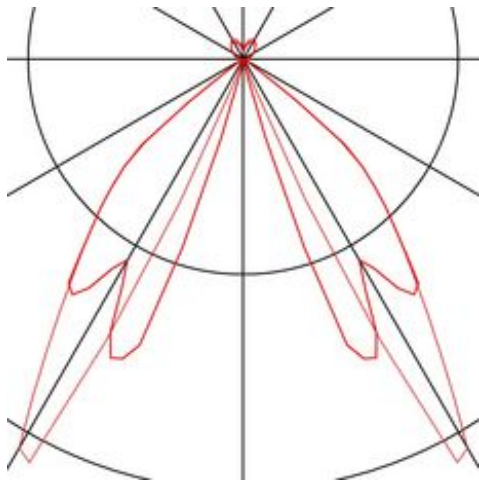

SLOTS WALL

outdoor wall light, LED, 3000K, anthracite, 6.3 W

Article number	231805
LBS code	Power LED-Modul 230V
Number of light sources	1
Installation width	9.3 cm
Installation depth	11.3 cm
Max. wattage	6.3 Watt
Lamp	COB LED module
Light distribution type 1	Direct
Light distribution type 3	Axis-symmetric
Product family	Slots
Feed-in capability	No
Lamp included	No
Height	21 cm
Depth	11 cm
Diameter	9 cm
Net weight	0.864 kg
Gross weight	1.052 kg
Voltage	220-240 ~50/60 Volts
Protection class	I
IP-rating	IP 44
Material	Aluminium/glass
Colour	anthracite
Way of mounting	Surface wall mounting
Average lifespan	25000 Hours
Colour temperature	3000 Kelvin
Colour rendering index	80
Luminous flux	200 lm
Energy efficiency class	A++
fastCalcEnabled	No
ranking	300
Catalogue page	BIG WHITE 2017: 630

In the SLOTS WALL wall light made from aluminium, the incorporated COB LED module generates an indirectly radiating, warm white light. With protection class IP44, it is suitable for outdoor use. The luminaire is ready to be connected directly to the 230V mains supply.