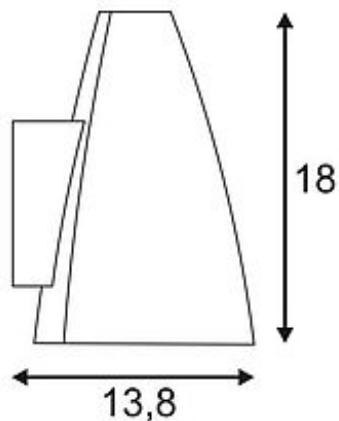

## CONE GU10 wall lamp

white, max. 50W, IP44

Article number	231701
Catalogue	BIG WHITE 2015, Page 621
Type of lamp	Conventional lamp
Lamp	GU10 230V max. 50W
Lampholder / Socket	GU10
Number of light sources	1
Lamp included	No
Width	12 cm
Height	18 cm
Depth	13.8 cm
Net weight	0.705 kg
Gross weight	1.798 kg
Voltage	230 Volt
Max. wattage	50 Watt
Protection class	I
Material	aluminium
Colour	white
Way of mounting	surface wall mounting
Remark 1	Maximum length of lamp: 7,6 cm
Remark 2	Canopy (L / B): 9 / 6,5 cm
Remark 3	Energy labels in your language are available in the Service Area sub point Download
Suitable for lamps from EEC	E
Suitable for lamps up to EEC	A++
Light distribution type 1	direct
Light distribution type 3	rotationally symmetric

The elaborately designed wall luminaire CONE allows the use of GU10 LED and halogen lamps by the special shape of its housing. The fitting is available in various colours and suitable for almost any lighting requirement. The electrical connection is made directly to 230V mains supply. Rated IP44, CONE is suitable for outdoor use. This luminaire is compatible with bulbs of the energy classes: E - A++