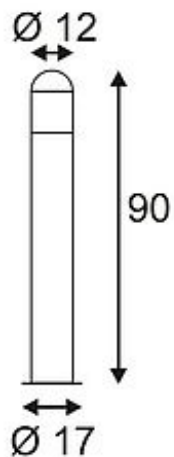

C-POL floor lamp

anthracite, E27, max. 24W

Article number	231475
Catalogue	BIG WHITE 2015, Page 517
Type of lamp	Conventional lamp
Lamp	Energy-saving bulb E27 max. 24W
Lampholder / Socket	E27
Number of light sources	1
Lamp included	No
Height	90 cm
Diameter	12 cm
Net weight	3.102 kg
Gross weight	1.962 kg
Voltage	230 Volt
Max. wattage	24 Watt
Protection class	I
Material	aluminium / plastic
Colour	anthracite
Way of mounting	surface floor mounting
Remark 1	Maximum measures energy saver (Ø / L): 5,2 / 17,3 cm
Remark 2	Base (Ø): 17 cm
Remark 3	Energy labels in your language are available in the Service Area sub point Download
Suitable for lamps from EEC	A
Suitable for lamps up to EEC	A+
Light distribution type 1	direct-indirect
Light distribution type 3	axisymmetric

The surface-mounted floor luminaire of the C-POL series is made from aluminum and provides glare-free illumination by the incorporated grid. Rated IP44 it is suitable for outdoor use. The C-POL series further includes a wall luminaire making it universally applicable. We additionally offer a junction box for secure electrical connection within the bollard. The electrical connection is made directly to 230V mains supply. This luminaire is compatible with bulbs of the energy classes: A - A+