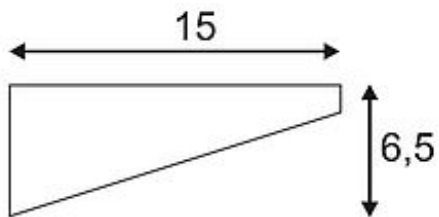

IPERI WL wall lamp

anthracite , 48 LED, pure-white, 4000K

Article number	231315
Catalogue	BIG WHITE 2015, Page 595
Type of lamp	LED lamp
Lamp	SMD LED 4W
Number of light sources	48
Lamp included	Yes
Length	12.5 cm
Width	6.5 cm
Depth	15 cm
Net weight	0.512 kg
Gross weight	2.137 kg
Voltage	230 Volt
Max. wattage	5 Watt
Protection class	II
Material	aluminium / plastic
Colour	anthracite
Way of mounting	surface wall mounting
Remark 1	Install only with light emission pointing downwards
Remark 2	connection box included
Remark 3	Energy labels in your language are available in the Service Area sub point Download
Colour temperature	4000 Kelvin
Colour rendering index	>70
Luminous flux	320 lm
Suitable for lamps from EEC	A
Suitable for lamps up to EEC	A++
Light distribution type 1	direct

The aluminum-made wall lamp IPERI WL is equipped with a large amount of high-performance SMD LED. Rated IP44, it is suitable for outdoor use. Available in different colour versions IPERI is supplied with junction box for simplified installation. We additionally offer a suitable earth spike. In addition, the installation can be extended by floor-mounted luminaires of the series. This luminaire contains built-in LED lamps. EEK: A - A++. The lamps cannot be changed in the luminaire.