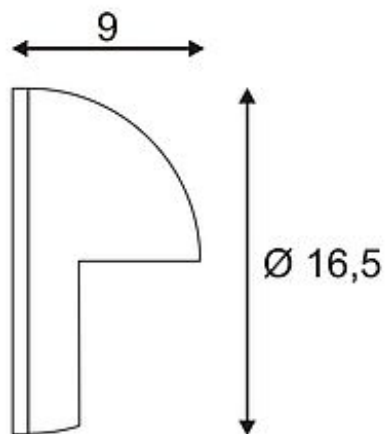

## LED DOWNUNDER round wall lamp

anthracite, 3x1W, 3000K, IP44

Article number	230862
Catalogue	BIG WHITE 2015, Page 597
Type of lamp	LED lamp
Lamp	Power LED 1W
Number of light sources	3
Lamp included	Yes
Depth	9 cm
Diameter	16.5 cm
Net weight	0.702 kg
Gross weight	0.448 kg
Voltage	230 Volt
Max. wattage	3 Watt
Protection class	I
Material	aluminium / acrylic
Colour	anthracite
Way of mounting	surface wall mounting
Remark 1	Protection class IP44 only with light emission downwards
Remark 2	Including a built-in LED driver
Remark 3	Energy labels in your language are available in the Service Area sub point Download
Average lifespan	30000 Hours
Colour temperature	3000 Kelvin
Colour rendering index	>80
Luminous flux	100 lm
Suitable for lamps from EEC	A
Suitable for lamps up to EEC	A++
Light distribution type 1	direct

The round wall-mounted luminaire LED DOWNUNDER consists of aluminum and acrylic. The several incorporated Power LED provide warmwhite light colour. Rated IP44 it is suitable for outdoor use. The electrical connection of the luminaire is made directly to 230V mains supply via the incorporated LED driver. This luminaire contains built-in LED lamps. EEK: A - A++. The lamps cannot be changed in the luminaire.