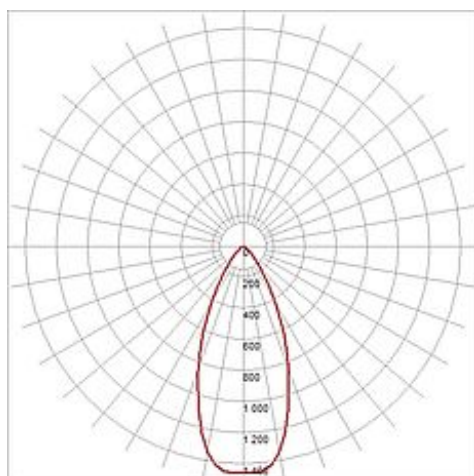

NAUTILUS LED 304B

stainless steel brushed, 3x1W white, IP55

Article number	230801
Type of lamp	LED lamp
Lamp	Power LED 1W
Number of light sources	3
Lamp included	Yes
Tilt range	270 Degree
Rotation range	360 Degree
Width	10 cm
Height	14.5 cm
Depth	9.5 cm
Diameter	10 cm
Net weight	0.759 kg
Gross weight	0.974 kg
Voltage	230 Volt
Max. wattage	3 Watt
Protection class	I
Beam angle	45 Degree
Material	stainless steel 304
Colour	stainless steel brushed
Way of mounting	surface wall mounting / surface floor mounting / surface ceiling mounting
Remark 1	150 cm connection lead included
Remark 2	LED driver incorporated
Remark 3	Energy labels in your language are available in the Service Area sub point Download
Average lifespan	30000 Hours
Colour temperature	6500 Kelvin
Colour rendering index	70
Luminous flux	250 lm
Suitable for lamps from EEC	A
Suitable for lamps up to EEC	A++

Light distribution
type 1

direct

Light distribution
type 3

rotationally symmetric

Equipped with three high power LED, the surface-mounted luminaire of the NAUTILUS LED 304 series is available in either warm or pure white light colour. By means of the incorporated LED driver, the electrical connection of the stainless steel fitting is made directly to 230V mains supply. Rated IP55 it is suitable for outdoor use. The NAUTILUS LED 304 series further includes a spike version. This luminaire contains built-in LED lamps. EEK: A - A++. The lamps cannot be changed in the luminaire.