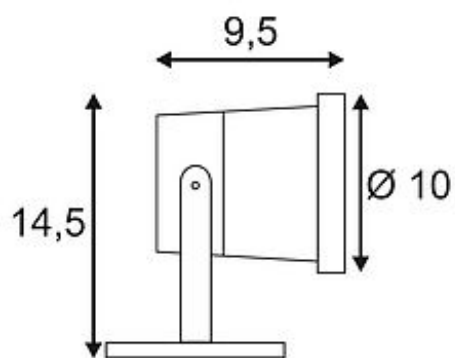

NAUTILUS LED 304B

stainless steel brushed, 3x1W white, IP55

Article number	230801
Type of lamp	LED lamp
Lamp	Power LED 1W
Number of light sources	3
Lamp included	Yes
Tilt range	270 Degree
Rotation range	360 Degree
Width	10 cm
Height	14.5 cm
Depth	9.5 cm
Diameter	10 cm
Net weight	0.759 kg
Gross weight	0.974 kg
Voltage	230 Volt
Max. wattage	3 Watt
Protection class	I
Beam angle	45 Degree
Material	stainless steel 304
Colour	stainless steel brushed
Way of mounting	surface wall mounting / surface floor mounting / surface ceiling mounting
Remark 1	150 cm connection lead included
Remark 2	LED driver incorporated
Remark 3	Energy labels in your language are available in the Service Area sub point Download
Average lifespan	30000 Hours
Colour temperature	6500 Kelvin
Colour rendering index	70
Luminous flux	250 lm
Suitable for lamps from EEC	A
Suitable for lamps up to EEC	A++

Light distribution
type 1

direct

Light distribution
type 3

rotationally symmetric

Equipped with three high power LED, the surface-mounted luminaire of the NAUTILUS LED 304 series is available in either warm or pure white light colour. By means of the incorporated LED driver, the electrical connection of the stainless steel fitting is made directly to 230V mains supply. Rated IP55 it is suitable for outdoor use. The NAUTILUS LED 304 series further includes a spike version. This luminaire contains built-in LED lamps. EEK: A - A++. The lamps cannot be changed in the luminaire.