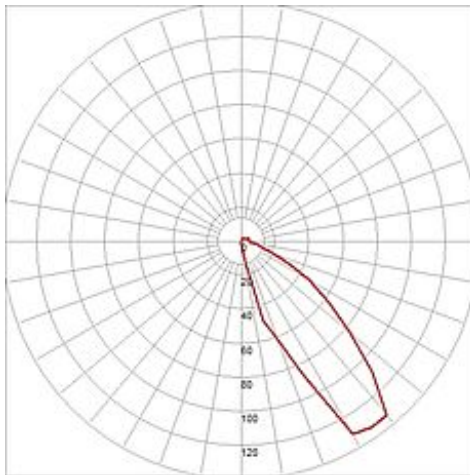

THEOS wall lamp

103 TC-DE, silvergrey, max. 26W, IP44

Article number	230494
Type of lamp	Conventional lamp
Lamp	TC-DE compact fluorescent bulb 26W
Lampholder / Socket	G24q-3
Number of light sources	1
Lamp included	No
Width	23 cm
Height	19.5 cm
Depth	11.3 cm
Net weight	2.246 kg
Gross weight	0.892 kg
Voltage	230 Volt
Max. wattage	26 Watt
Protection class	I
Material	aluminium
Colour	silvergrey
Way of mounting	surface wall mounting
Remark 1	Electronic ballast incorporated
Remark 2	Energy labels in your language are available in the Service Area sub point Download
Energy class ballast	A2
Suitable for lamps from EEC	A
Suitable for lamps up to EEC	A
Light distribution type 1	direct
Light distribution type 3	asymmetric

Wall luminaire THEOS 103 with indirect light distribution made from aluminum. Rated IP44 it is suitable for outdoor use. Available in different colour versions, the electrical connection is made directly to 230V mains supply via the incorporated ballast. This luminaire is compatible with bulbs of the energy classes: A - A