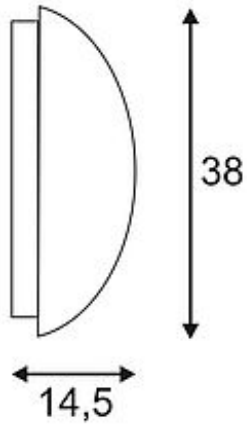

## MERIDIAN 2 wall lamp

silvergrey, E27 Energy Saver, max. 25W, IP54

Article number	230444
Catalogue	BIG WHITE 2015, Page 629
Type of lamp	Conventional lamp
Lamp	Energy-saving bulb E27 max. 25W
Lampholder / Socket	E27
Number of light sources	1
Lamp included	No
Width	14 cm
Height	38 cm
Depth	14.5 cm
Net weight	1.252 kg
Gross weight	2.525 kg
Voltage	230 Volt
Max. wattage	25 Watt
Protection class	I
Material	aluminium
Colour	silvergrey
Way of mounting	surface wall mounting / surface ceiling mounting
Remark 1	Maximum measures energy saver (Ø / L): 7 / 17,5 cm
Remark 2	Energy labels in your language are available in the Service Area sub point Download
Suitable for lamps from EEC	A
Suitable for lamps up to EEC	A+
Light distribution type 1	direct-indirect
Light distribution type 3	axisymmetric