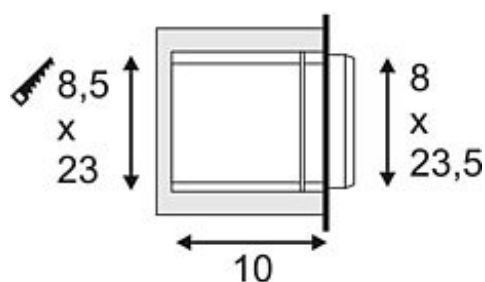

## ALDA recessed luminaire

stonegrey, TC-D Energy Saver, max 18W, IP44

Article number	230415
Catalogue	BIG WHITE 2015, Page 649
Type of lamp	Conventional lamp
Lamp	TC-D compact fluorescent bulb 18W
Lampholder / Socket	G24d-2
Number of light sources	1
Lamp included	No
Installation length	23 cm
Installation width	8.5 cm
Installation depth	10 cm
Width	23.5 cm
Height	8 cm
Net weight	1.196 kg
Gross weight	3.986 kg
Voltage	230 Volt
Max. wattage	18 Watt
Protection class	I
Material	aluminium
Colour	grey
Way of mounting	recessed wall mounting
Remark 1	Mounting pot included
Remark 2	Conventional ballast incorporated
Remark 3	Energy labels in your language are available in the Service Area sub point Download
Energy class ballast	B2
Suitable for lamps from EEC	B
Suitable for lamps up to EEC	B
Light distribution type 1	direct

Aluminum recessed wall luminaire with an opal light surface of PC in a rectangular shape. The electrical connection is made directly to 230V mains supply via the incorporated ballast. Rated IP44 it is suitable for outdoor use. For simplified mounting, a suitable installation housing is included. This luminaire is compatible with bulbs of the energy classes: B - B