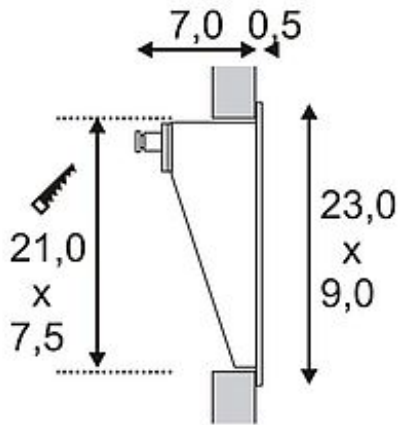

DOWNUNDER LED 15 wall lamp

alu-brushed, 0,9W, warmwhite, IP44

Article number	230312
Catalogue	BIG WHITE 2015, Page 655
Type of lamp	LED lamp
Lamp	SMD LED
Number of light sources	15
Lamp included	Yes
Installation length	9.5 cm
Installation width	23.5 cm
Installation depth	9 cm
Width	9 cm
Height	23 cm
Depth	7.5 cm
Net weight	0.519 kg
Gross weight	0.407 kg
Voltage	230 Volt
Max. wattage	0.9 Watt
Protection class	II
Material	aluminium
Colour	aluminium brushed
Way of mounting	recessed wall mounting
Remark 1	Only suitable for installation with light emission downwards
Remark 2	Through wiring of up to 10 luminaires is possible
Remark 3	Mounting pot incl. (W / H / D): 9,5 / 23,5 / 9 cm
Remark 4	Energy labels in your language are available in the Service Area sub point Download
Average lifespan	20000 Hours
Colour temperature	3000 Kelvin
Colour rendering index	>80
Luminous flux	35 lm
Suitable for lamps from EEC	A

Suitable for
lamps up to EEC

A++

Light distribution
type 1

direct

Aluminum wall luminaire of our DOWNUNDER LED series. The not visibly mounted LED source emits the light indirectly onto the surface to be illuminated. This guarantees glare-free illumination of sidewalks and much more. The electrical connection is made directly to 230V mains supply. Rated IP44 it is suitable for outdoor use. The DOWNUNDER LED series further includes versions with different shapes, housings and light colours. This luminaire contains built-in LED lamps. EEK: A - A++. The lamps cannot be changed in the luminaire.