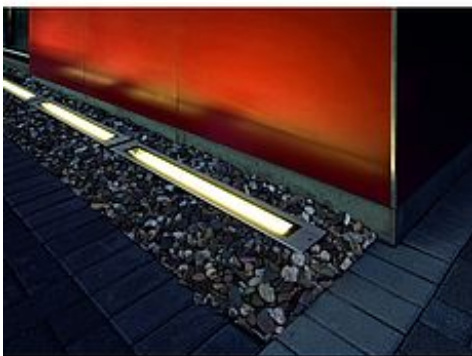

## DASAR T5-21 recessed ground profile

stainless steel 316, Energy Saver, 21W, IP67

Article number	230110
Catalogue	BIG WHITE 2015, Page 677
Type of lamp	Conventional lamp
Lamp	T5 fluorescent bulb 21W
Lampholder / Socket	G5
Number of light sources	1
Lamp included	No
Installation length	98 cm
Installation width	12.5 cm
Installation depth	11 cm
Length	100 cm
Width	12 cm
Height	9.7 cm
Net weight	8.146 kg
Gross weight	13.529 kg
Voltage	230 Volt
Max. wattage	21 Watt
Protection class	I
Beam angle	90 Degree
Material	aluminium / stainless steel 316
Colour	stainless steel
Way of mounting	recessed ground mounting
Remark 1	Cover made of stainless steel 316. Through-wiring is possible
Remark 2	Electronic ballast incorporated
Remark 3	Weight capacity 2 tons
Remark 4	Energy labels in your language are available in the Service Area sub point Download
Energy class ballast	A2
Suitable for lamps from EEC	A
Suitable for lamps up to EEC	A+

Light distribution type 1	direct
---------------------------	--------

Light distribution type 3	axisymmetric
---------------------------	--------------

Walkable recessed luminaire with clear glass cover and incorporated ballast for fluorescent lamps. Rated IP67, the fitting is suitable for outdoor use. For simplified mounting, an installation profile is included. Through-wiring is possible. This luminaire is compatible with bulbs of the energy classes: A - A+