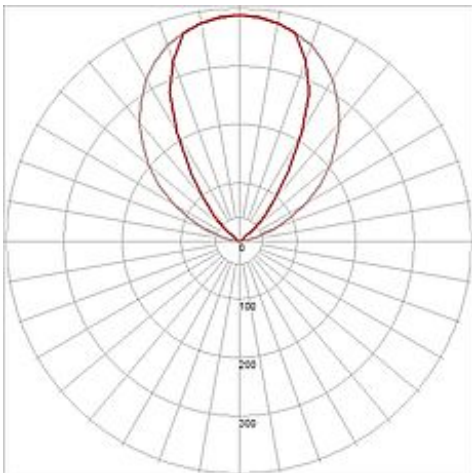

## DASAR T5-21 recessed ground profile

stainless steel 316, Energy Saver, 21W, IP67

Article number	230110
Catalogue	BIG WHITE 2015, Page 677
Type of lamp	Conventional lamp
Lamp	T5 fluorescent bulb 21W
Lampholder / Socket	G5
Number of light sources	1
Lamp included	No
Installation length	98 cm
Installation width	12.5 cm
Installation depth	11 cm
Length	100 cm
Width	12 cm
Height	9.7 cm
Net weight	8.146 kg
Gross weight	13.529 kg
Voltage	230 Volt
Max. wattage	21 Watt
Protection class	I
Beam angle	90 Degree
Material	aluminium / stainless steel 316
Colour	stainless steel
Way of mounting	recessed ground mounting
Remark 1	Cover made of stainless steel 316. Through-wiring is possible
Remark 2	Electronic ballast incorporated
Remark 3	Weight capacity 2 tons
Remark 4	Energy labels in your language are available in the Service Area sub point Download
Energy class ballast	A2
Suitable for lamps from EEC	A
Suitable for lamps up to EEC	A+