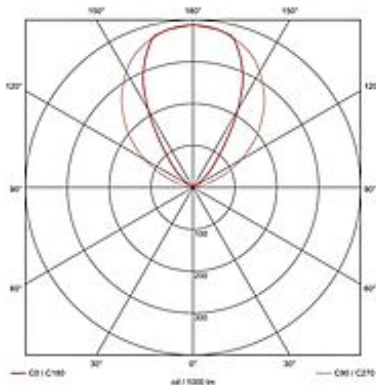

DASAR T5-14 recessed ground profile

stainless steel 316, Energy Saver, 14W, IP67

Article number	230100
Catalogue	BIG WHITE 2015, Page 677
Type of lamp	Conventional lamp
Lamp	T5 fluorescent bulb 14W
Lampholder / Socket	G5
Number of light sources	1
Lamp included	No
Installation length	68 cm
Installation width	12.5 cm
Installation depth	11 cm
Length	70 cm
Width	12 cm
Height	9.7 cm
Net weight	5.84 kg
Gross weight	1.895 kg
Voltage	230 Volt
Max. wattage	14 Watt
Protection class	I
Beam angle	90 Degree
Material	aluminium / stainless steel 316
Colour	stainless steel
Way of mounting	recessed ground mounting
Remark 1	Cover made of stainless steel 316. Through-wiring is possible
Remark 2	Electronic ballast incorporated
Remark 3	Weight capacity 2 tons
Remark 4	Energy labels in your language are available in the Service Area sub point Download
Energy class ballast	A2
Suitable for lamps from EEC	A
Suitable for lamps up to EEC	A+

Light distribution
type 1

direct

Light distribution
type 3

axisymmetric

Walkable recessed luminaire with clear glass cover and incorporated ballast for fluorescent lamps. Rated IP67, the fitting is suitable for outdoor use. For simplified mounting, an installation profile is included. Through-wiring is possible. This luminaire is compatible with bulbs of the energy classes: A - A+