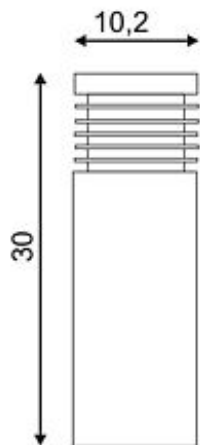

## VAP SLIM 30 floor lamp

stainless steel brushed, E27, max. 20W

Article number	230063
Catalogue	BIG WHITE 2015, Page 500
Type of lamp	Conventional lamp
Lamp	Energy-saving bulb E27 max. 20W
Lampholder / Socket	E27
Number of light sources	1
Lamp included	No
Height	30 cm
Diameter	10.2 cm
Net weight	1.415 kg
Gross weight	1.14 kg
Voltage	230 Volt
Max. wattage	20 Watt
Protection class	I
Material	stainless steel 304
Colour	stainless steel brushed
Way of mounting	surface floor mounting
Remark 1	Maximum measures energy saver (Ø / L): 5 / 12,5 cm
Remark 2	Maximum cable diameter 10 - 13 mm
Remark 3	Energy labels in your language are available in the Service Area sub point Download
Suitable for lamps from EEC	A
Suitable for lamps up to EEC	A+
Light distribution type 1	direct-indirect
Light distribution type 3	asymmetric

Our round floor luminaire of the VAP SLIM series made from weather-resistant stainless steel for direct connection to 230V mains supply. Rated IP44 it is suitable for outdoor use. For simplified mounting, we additionally offer a spike and a concrete anchor set. As a supplement to the series we offer versions with different heights. This luminaire is compatible with bulbs of the energy classes: A - A+