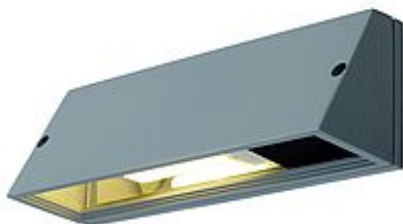

PEMA SQUARE wall lamp

silvergrey, E27, max. 15W

| | |
|------------------------------|---|
| Article number | 230034 |
| Catalogue | BIG WHITE 2015, Page 617 |
| Type of lamp | Conventional lamp |
| Lamp | Energy-saving bulb E27 max. 15W |
| Lampholder / Socket | E27 |
| Number of light sources | 1 |
| Lamp included | No |
| Width | 28 cm |
| Height | 10 cm |
| Depth | 9 cm |
| Net weight | 1.121 kg |
| Gross weight | 1.25 kg |
| Voltage | 230 Volt |
| Max. wattage | 15 Watt |
| Protection class | I |
| Material | aluminium |
| Colour | silvergrey |
| Way of mounting | surface wall mounting |
| Remark 1 | IP 44 only reached when mounted with light emission showing downwards |
| Remark 2 | Maximum measures energy saver (Ø / L): 5 / 17 cm |
| Remark 3 | Energy labels in your language are available in the Service Area sub point Download |
| Suitable for lamps from EEC | A |
| Suitable for lamps up to EEC | A+ |
| Light distribution type 1 | direct |
| Light distribution type 3 | axisymmetric |

The wall luminaire PEMA SQUARE consists of painted aluminum and a glass that covers the bulb. Rated IP44 it is suitable for outdoor use. Available in different colour versions, the electrical connection is made directly to 230V mains supply. This luminaire is compatible with bulbs of the energy classes: A - A+