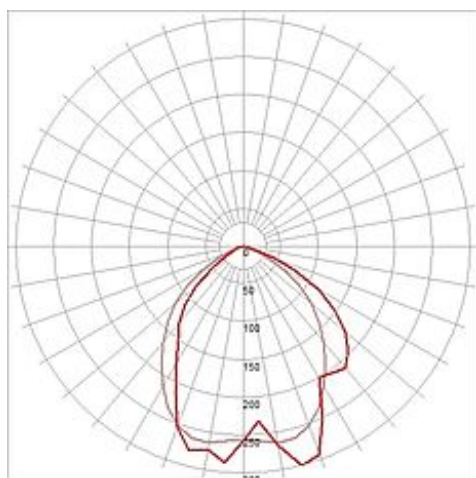

PEMA SQUARE wall lamp

silvergrey, E27, max. 15W

| | |
|------------------------------|---|
| Article number | 230034 |
| Catalogue | BIG WHITE 2015, Page 617 |
| Type of lamp | Conventional lamp |
| Lamp | Energy-saving bulb E27 max. 15W |
| Lampholder / Socket | E27 |
| Number of light sources | 1 |
| Lamp included | No |
| Width | 28 cm |
| Height | 10 cm |
| Depth | 9 cm |
| Net weight | 1.121 kg |
| Gross weight | 1.25 kg |
| Voltage | 230 Volt |
| Max. wattage | 15 Watt |
| Protection class | I |
| Material | aluminium |
| Colour | silvergrey |
| Way of mounting | surface wall mounting |
| Remark 1 | IP 44 only reached when mounted with light emission showing downwards |
| Remark 2 | Maximum measures energy saver (Ø / L): 5 / 17 cm |
| Remark 3 | Energy labels in your language are available in the Service Area sub point Download |
| Suitable for lamps from EEC | A |
| Suitable for lamps up to EEC | A+ |
| Light distribution type 1 | direct |
| Light distribution type 3 | axisymmetric |

The wall luminaire PEMA SQUARE consists of painted aluminum and a glass that covers the bulb. Rated IP44 it is suitable for outdoor use. Available in different colour versions, the electrical connection is made directly to 230V mains supply. This luminaire is compatible with bulbs of the energy classes: A - A+