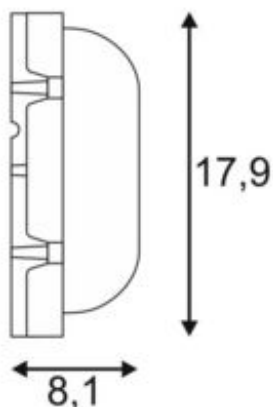

TERANG

outdoor wall and ceiling light, LED, 3000K, IP44, oval, rust, 9W

Article number	229927
Number of light sources	1
Max. wattage	8 Watt
Lamp	SMD LED Module
Light distribution type 1	Direct
Light distribution type 3	Axis-symmetric
Feed-in capability	No
Lamp included	No
Width	17.9 cm
Height	11.3 cm
Depth	8.1 cm
Net weight	0.455 kg
Gross weight	0.554 kg
Voltage	220-240 ~50 Volts
Protection class	I
IP-rating	IP 44
Beam angle	120 Degree
Material	Aluminium/plastic PC
Colour	rust
Way of mounting	Surface wall / Surface ceiling mounting
Average lifespan	20000 Hours
Colour temperature	3000 Kelvin
Colour rendering index	80
Luminous flux	640 lm
Energy efficiency class	A++
fastCalcEnabled	No
ranking	200
Catalogue page	BIG WHITE 2017: 670