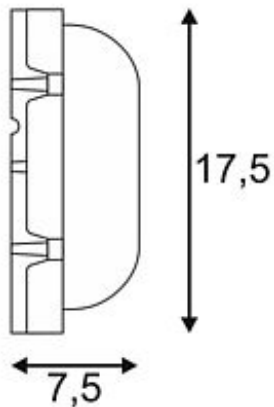

## TERANG wall and ceiling luminaire

oval, white, 8W LED , 3000K

Article number	229921
Catalogue	BIG WHITE 2015, Page 623
Type of lamp	LED lamp
Lamp	SMD LED
Number of light sources	18
Lamp included	Yes
Width	17.5 cm
Height	11 cm
Depth	7.5 cm
Net weight	0.443 kg
Gross weight	0.482 kg
Voltage	230 Volt
Max. wattage	9 Watt
Protection class	I
Material	aluminium / acrylic
Colour	white
Way of mounting	surface wall mounting / surface ceiling mounting
Remark 1	LED driver incorporated
Remark 2	Energy labels in your language are available in the Service Area sub point Download
Colour temperature	3000 Kelvin
Colour rendering index	>80
Luminous flux	700 lm
Suitable for lamps from EEC	A
Suitable for lamps up to EEC	A++
Light distribution type 1	direct
Light distribution type 3	axisymmetric