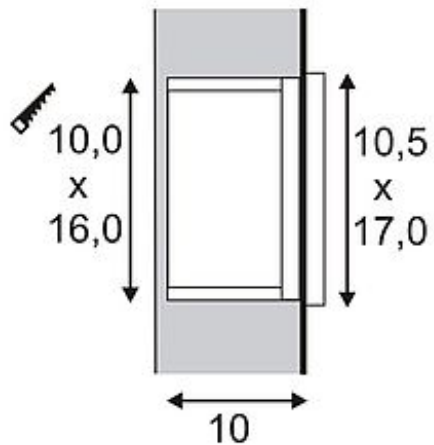

BRICK LED DOWNUNDER VERTICAL wall lamp

silvergrey, warmwhite LED

Article number	229722
Catalogue	BIG WHITE 2015, Page 651
Type of lamp	LED lamp
Lamp	SMD LED
Number of light sources	12
Lamp included	Yes
Installation length	10 cm
Installation width	16 cm
Installation depth	10 cm
Width	10.5 cm
Height	17 cm
Depth	8.5 cm
Net weight	0.847 kg
Gross weight	0.887 kg
Voltage	230 Volt
Max. wattage	1.2 Watt
Protection class	I
Material	aluminium
Colour	silvergrey
Way of mounting	recessed wall mounting
Remark 1	LED driver incorporated
Remark 2	Energy labels in your language are available in the Service Area sub point Download
Average lifespan	20000 Hours
Colour temperature	3000 Kelvin
Colour rendering index	>70
Luminous flux	55 lm
Suitable for lamps from EEC	A
Suitable for lamps up to EEC	A++
Light distribution type 1	direct

Made from aluminum and equipped with powerful SMD LED recessed wall luminaire with indirect, glare-free light output. Rated IP54 it is suitable for outdoor use. Available in different colour versions, the electrical connection is made directly to 230V mains supply. For simplified mounting, a suitable installation housing is included. This luminaire contains built-in LED lamps. EEK: A - A++. The lamps cannot be changed in the luminaire.