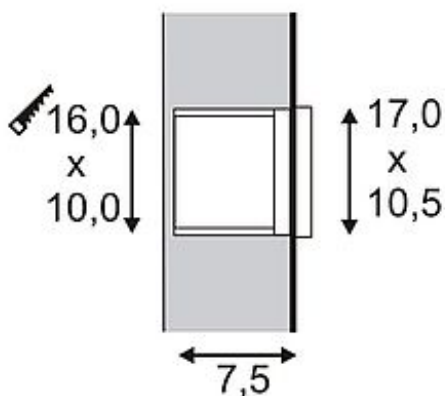

## BRICK LED DOWNUNDER wall lamp

rectangular, silvergrey, warmwhite LED

Article number	229702
Catalogue	BIG WHITE 2015, Page 651
Type of lamp	LED lamp
Lamp	LED
Number of light sources	18
Lamp included	Yes
Installation length	10 cm
Installation width	16 cm
Installation depth	7.5 cm
Width	17 cm
Height	10.5 cm
Depth	7 cm
Net weight	0.833 kg
Gross weight	1.148 kg
Voltage	230 Volt
Max. wattage	1.4 Watt
Protection class	I
Material	aluminium
Colour	silvergrey
Way of mounting	recessed wall mounting
Remark 1	Mounting pot included
Remark 2	LED driver incorporated
Remark 3	Energy labels in your language are available in the Service Area sub point Download
Average lifespan	20000 Hours
Colour temperature	3000 Kelvin
Colour rendering index	80
Luminous flux	30 lm
Suitable for lamps from EEC	A
Suitable for lamps up to EEC	A++

Light distribution type 1	direct
---------------------------	--------

Made from aluminum and equipped with powerful SMD LED recessed wall luminaire with indirect, glare-free light output. Rated IP54 it is suitable for outdoor use. Available in different colour versions, the electrical connection is made directly to 230V mains supply. For simplified mounting, a suitable installation housing is included. This luminaire contains built-in LED lamps. EEK: A - A++. The lamps cannot be changed in the luminaire.