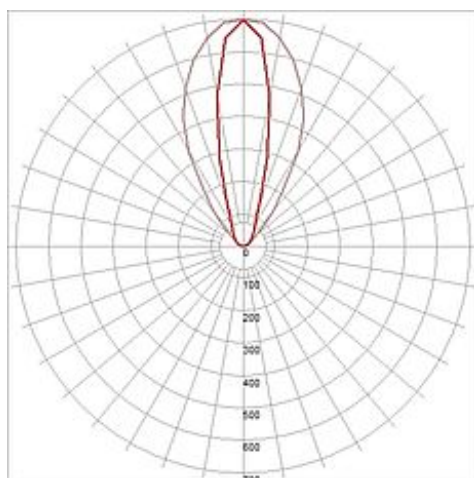

## GALEN LED PROFIL

alu anodized , 15x1W, warmwhite, IP65

Article number	229462
Catalogue	BIG WHITE 2015, Page 561
Type of lamp	LED lamp
Lamp	Power LED 1W
Number of light sources	15
Lamp included	Yes
Tilt range	180 Degree
Length	52 cm
Width	5.3 cm
Height	8 cm
Net weight	1.251 kg
Gross weight	1.872 kg
Max. wattage	15 Watt
Protection class	III
Beam angle	25 Degree
Material	aluminium / glass
Colour	aluminium
Way of mounting	surface wall mounting / surface floor mounting / surface ceiling mounting
Remark 1	150 cm connection lead included
Remark 2	Suitable LED driver 18 Watt, article nr: 464111
Remark 3	Energy labels in your language are available in the Service Area sub point Download
Average lifespan	30000 Hours
Colour temperature	3000 Kelvin
Colour rendering index	80
Luminous flux	56 lm
Suitable for lamps from EEC	A
Suitable for lamps up to EEC	A++
Light distribution type 1	direct

Light distribution axisymmetric  
type 3

Aluminium panel equipped with 15 powerful LED for effective lighting. By the already assembled mounting bracket it can easily be mounted onto walls, ceilings and floors. Rated IP65, the adjustable profile is suitable for outdoor use. Available in either pure or warmwhite light colour version, the electrical connection is made directly to a separately available constant current driver providing 350mA. This luminaire contains built-in LED lamps. EEK: A - A++. The lamps cannot be changed in the luminaire.