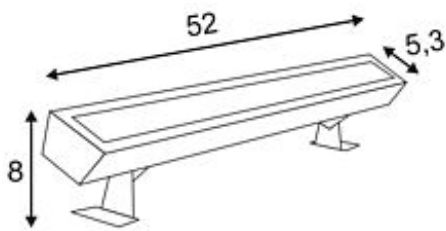

## GALEN LED PROFIL

alu anodized , 15x1W, warmwhite, IP65

Article number	229462
Catalogue	BIG WHITE 2015, Page 561
Type of lamp	LED lamp
Lamp	Power LED 1W
Number of light sources	15
Lamp included	Yes
Tilt range	180 Degree
Length	52 cm
Width	5.3 cm
Height	8 cm
Net weight	1.251 kg
Gross weight	1.872 kg
Max. wattage	15 Watt
Protection class	III
Beam angle	25 Degree
Material	aluminium / glass
Colour	aluminium
Way of mounting	surface wall mounting / surface floor mounting / surface ceiling mounting
Remark 1	150 cm connection lead included
Remark 2	Suitable LED driver 18 Watt, article nr: 464111
Remark 3	Energy labels in your language are available in the Service Area sub point Download
Average lifespan	30000 Hours
Colour temperature	3000 Kelvin
Colour rendering index	80
Luminous flux	56 lm
Suitable for lamps from EEC	A
Suitable for lamps up to EEC	A++
Light distribution type 1	direct

Light distribution axisymmetric  
type 3

Aluminium panel equipped with 15 powerful LED for effective lighting. By the already assembled mounting bracket it can easily be mounted onto walls, ceilings and floors. Rated IP65, the adjustable profile is suitable for outdoor use. Available in either pure or warmwhite light colour version, the electrical connection is made directly to a separately available constant current driver providing 350mA. This luminaire contains built-in LED lamps. EEK: A - A++. The lamps cannot be changed in the luminaire.