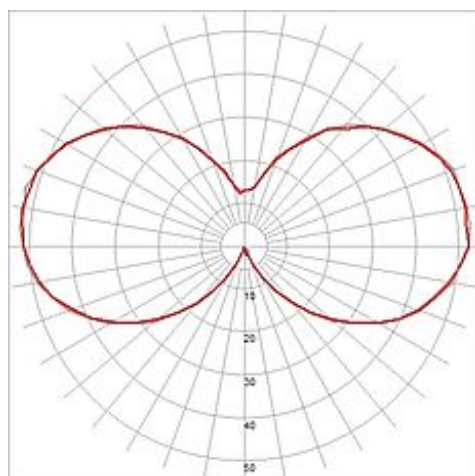

RUSTY CONE 40 outdoor lamp

rusted iron, E27 Energy Saver, max. 11W, IP54

Article number	229431
Catalogue	BIG WHITE 2015, Page 506
Type of lamp	Conventional lamp
Lamp	Energy-saving bulb E27 max. 11W
Lampholder / Socket	E27
Number of light sources	1
Lamp included	No
Height	40 cm
Diameter	15 cm
Net weight	11.35 kg
Gross weight	1.456 kg
Voltage	230 Volt
Max. wattage	11 Watt
Protection class	II
Material	FeCSi-steel
Colour	rust-brown
Way of mounting	surface floor mounting
Remark 1	Each luminaire is unique
Remark 2	Screws included
Remark 3	Maximum measures energy saver (Ø / L): 4,8 / 13,5 cm
Remark 4	Energy labels in your language are available in the Service Area sub point Download
Suitable for lamps from EEC	A
Suitable for lamps up to EEC	A+
Light distribution type 1	direct-indirect
Light distribution type 3	asymmetric

The direct radiating floor luminaires of the RUSTY CONE series convince by the exceptional rust look. This is achieved by a special chemical treatment of the FeCSi steel used. This makes RUSTY a unique and absolute speciality for any installation. Rated IP54 it is suitable for outdoor use. The electrical connection of the different versions is made directly to 230V mains supply. Our RUSTY CONE series further includes floor luminaires making it universally applicable. This luminaire is compatible with bulbs of the energy classes: A - A+