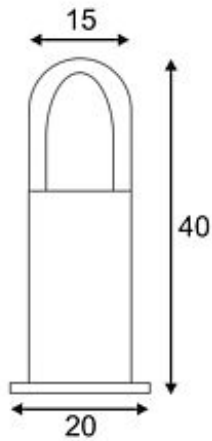

RUSTY CONE 40 outdoor lamp

rusted iron, E27 Energy Saver, max. 11W, IP54

Article number	229431
Catalogue	BIG WHITE 2015, Page 506
Type of lamp	Conventional lamp
Lamp	Energy-saving bulb E27 max. 11W
Lampholder / Socket	E27
Number of light sources	1
Lamp included	No
Height	40 cm
Diameter	15 cm
Net weight	11.35 kg
Gross weight	1.456 kg
Voltage	230 Volt
Max. wattage	11 Watt
Protection class	II
Material	FeCSi-steel
Colour	rust-brown
Way of mounting	surface floor mounting
Remark 1	Each luminaire is unique
Remark 2	Screws included
Remark 3	Maximum measures energy saver (Ø / L): 4,8 / 13,5 cm
Remark 4	Energy labels in your language are available in the Service Area sub point Download
Suitable for lamps from EEC	A
Suitable for lamps up to EEC	A+
Light distribution type 1	direct-indirect
Light distribution type 3	asymmetric