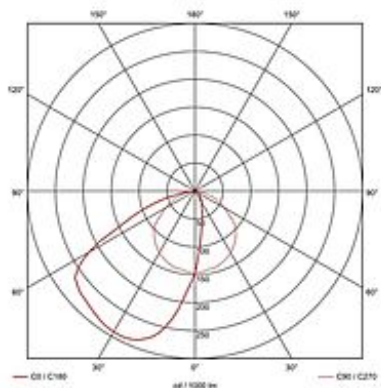

VANO WING outdoor luminaire

silvergrey, T5 Energy Saver, max. 54W, IP65

Article number	229394
Catalogue	BIG WHITE 2015, Page 560
Type of lamp	Conventional lamp
Lamp	T5 fluorescent bulb 54W
Lampholder / Socket	G5
Number of light sources	1
Lamp included	No
Width	123.5 cm
Height	7.5 cm
Depth	15.5 cm
Net weight	5.368 kg
Gross weight	6.539 kg
Voltage	230 Volt
Max. wattage	54 Watt
Protection class	I
Beam angle	105 Degree
Material	aluminium
Colour	silvergrey
Way of mounting	surface wall mounting / surface floor mounting / surface ceiling mounting
Remark 1	Asymmetrical reflector
Remark 2	Electronic ballast incorporated
Remark 3	For wall installation bracket 229395 is required
Remark 4	Energy labels in your language are available in the Service Area sub point Download
Energy class ballast	A2
Suitable for lamps from EEC	A
Suitable for lamps up to EEC	A+
Light distribution type 1	direct
Light distribution type 2	indirect

Light distribution type 3 axisymmetric

Aluminium-made luminaire of the VANO series for surface or display lighting. Suitable for wall, floor and ceiling mounting. Due to the integrated asymmetric reflector, it ensures a uniform and homogeneous illumination even with small distances to the desired surface. The electrical connection of the luminaire is made directly to 230V mains supply via the incorporated ballast. Rated IP65 it is suitable for outdoor use. We additionally offer mounting brackets for simplified installation. This luminaire is compatible with bulbs of the energy classes: A - A+