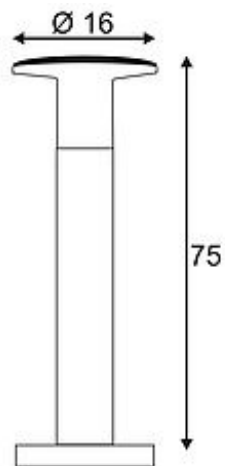

## ALPA MUSHROOM 75 floor lamp

stonegrey, E27 Energy Saver, max. 24W, IP55

Article number	228945
Catalogue	BIG WHITE 2015, Page 524
Type of lamp	Conventional lamp
LBS code	TC-TSE
Lamp	Energy-saving bulb E27 max. 24W
Lampholder / Socket	E27
Number of light sources	1
Lamp included	No
Height	75 cm
Diameter	16 cm
Net weight	1.268 kg
Gross weight	1.22 kg
Voltage	230 Volt
Max. wattage	24 Watt
Protection class	II
Material	aluminium / plastic
Colour	anthracite
Way of mounting	surface floor mounting
Remark 1	Luminaire surface made of polycarbonate
Remark 2	Maximum measures energy saver (Ø / L): 5,2 / 16 cm
Remark 3	Base Ø: 15 cm
Remark 4	Energy labels in your language are available in the Service Area sub point Download
Suitable for lamps from EEC	A
Suitable for lamps up to EEC	A+
Light distribution type 1	direct-indirect
Light distribution type 3	rotationally symmetric

The aluminium-made floor luminaire ALPA MUSHROOM emits its light from a satined and mushroom-shaped lamp head made of PC. Rated IP55, it is suitable for outdoor use. As optional accessory we offer spikes, concrete anchor sets, hanger bolt sets and a junction box for secure electrical connection within the bollard. ALPA MUSHROOM is supplied ready for direct connection to 230V mains supply. This luminaire is compatible with bulbs of the energy classes: A - A+