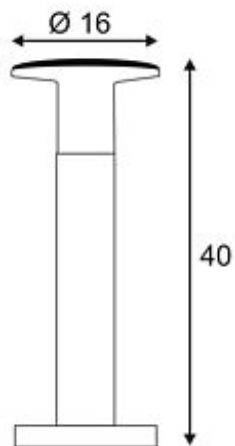

ALPA MUSHROOM 40 floor lamp

stonegrey, E27 Energy Saver, max. 24W, IP55

Article number	228935
Catalogue	BIG WHITE 2015, Page 524
Type of lamp	Conventional lamp
LBS code	TC-TSE
Lamp	Energy-saving bulb E27 max. 24W
Lampholder / Socket	E27
Number of light sources	1
Lamp included	No
Height	40 cm
Diameter	16 cm
Net weight	0.88 kg
Gross weight	2.519 kg
Voltage	230 Volt
Max. wattage	24 Watt
Protection class	II
Material	aluminium / plastic
Colour	grey
Way of mounting	surface floor mounting
Remark 1	Luminaire surface made of polycarbonate
Remark 2	Maximum measures energy saver (Ø / L): 5,2 / 16 cm
Remark 3	Base Ø: 15 cm
Remark 4	Energy labels in your language are available in the Service Area sub point Download
Suitable for lamps from EEC	A
Suitable for lamps up to EEC	A+
Light distribution type 1	direct-indirect
Light distribution type 3	rotationally symmetric

The aluminium-made floor luminaire ALPA MUSHROOM emits its light from a satined and mushroom-shaped lamp head made of PC. Rated IP55, it is suitable for outdoor use. As optional accessory we offer spikes, concrete anchor sets, hanger bolt sets and a junction box for secure electrical connection within the bollard. ALPA MUSHROOM is supplied ready for direct connection to 230V mains supply. This luminaire is compatible with bulbs of the energy classes: A - A+