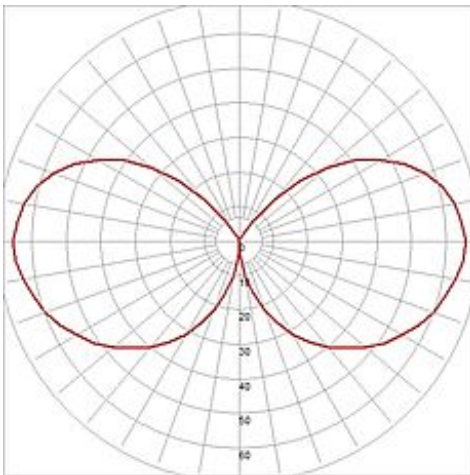

ALPA MUSHROOM 40 floor lamp

stonegrey, E27 Energy Saver, max. 24W, IP55

Article number	228935
Catalogue	BIG WHITE 2015, Page 524
Type of lamp	Conventional lamp
LBS code	TC-TSE
Lamp	Energy-saving bulb E27 max. 24W
Lampholder / Socket	E27
Number of light sources	1
Lamp included	No
Height	40 cm
Diameter	16 cm
Net weight	0.88 kg
Gross weight	2.519 kg
Voltage	230 Volt
Max. wattage	24 Watt
Protection class	II
Material	aluminium / plastic
Colour	grey
Way of mounting	surface floor mounting
Remark 1	Luminaire surface made of polycarbonate
Remark 2	Maximum measures energy saver (Ø / L): 5,2 / 16 cm
Remark 3	Base Ø: 15 cm
Remark 4	Energy labels in your language are available in the Service Area sub point Download
Suitable for lamps from EEC	A
Suitable for lamps up to EEC	A+
Light distribution type 1	direct-indirect
Light distribution type 3	rotationally symmetric

The aluminium-made floor luminaire ALPA MUSHROOM emits its light from a satined and mushroom-shaped lamp head made of PC. Rated IP55, it is suitable for outdoor use. As optional accessory we offer spikes, concrete anchor sets, hanger bolt sets and a junction box for secure electrical connection within the bollard. ALPA MUSHROOM is supplied ready for direct connection to 230V mains supply. This luminaire is compatible with bulbs of the energy classes: A - A+