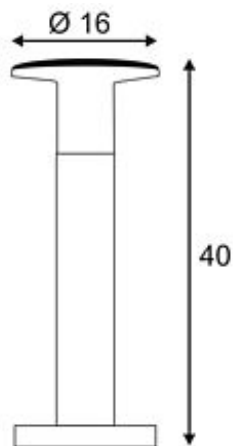

## ALPA MUSHROOM 40 floor lamp

silvergrey, E27 Energy Saver, max. 24W, IP55

Article number	228932
Catalogue	BIG WHITE 2015, Page 524
Type of lamp	Conventional lamp
LBS code	TC-TSE
Lamp	Energy-saving bulb E27 max. 24W
Lampholder / Socket	E27
Number of light sources	1
Lamp included	No
Height	40 cm
Diameter	16 cm
Net weight	0.889 kg
Gross weight	2.519 kg
Voltage	230 Volt
Max. wattage	24 Watt
Protection class	II
Material	aluminium / plastic
Colour	silvergrey
Way of mounting	surface floor mounting
Remark 1	Luminaire surface made of polycarbonate
Remark 2	Maximum measures energy saver (Ø / L): 5,2 / 16 cm
Remark 3	Base Ø: 15 cm
Remark 4	Energy labels in your language are available in the Service Area sub point Download
Suitable for lamps from EEC	A
Suitable for lamps up to EEC	A+
Light distribution type 1	direct-indirect
Light distribution type 3	rotationally symmetric

The aluminium-made floor luminaire ALPA MUSHROOM emits its light from a satined and mushroom-shaped lamp head made of PC. Rated IP55, it is suitable for outdoor use. As optional accessory we offer spikes, concrete anchor sets, hanger bolt sets and a junction box for secure electrical connection within the bollard. ALPA MUSHROOM is supplied ready for direct connection to 230V mains supply. This luminaire is compatible with bulbs of the energy classes: A - A+