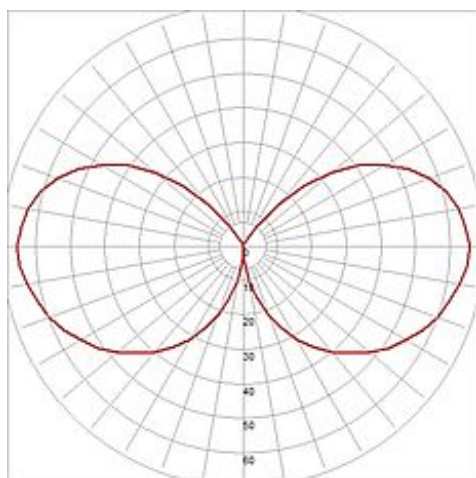

## ALPA MUSHROOM 40 floor lamp

silvergrey, E27 Energy Saver, max. 24W, IP55

Article number	228932
Catalogue	BIG WHITE 2015, Page 524
Type of lamp	Conventional lamp
LBS code	TC-TSE
Lamp	Energy-saving bulb E27 max. 24W
Lampholder / Socket	E27
Number of light sources	1
Lamp included	No
Height	40 cm
Diameter	16 cm
Net weight	0.889 kg
Gross weight	2.519 kg
Voltage	230 Volt
Max. wattage	24 Watt
Protection class	II
Material	aluminium / plastic
Colour	silvergrey
Way of mounting	surface floor mounting
Remark 1	Luminaire surface made of polycarbonate
Remark 2	Maximum measures energy saver (Ø / L): 5,2 / 16 cm
Remark 3	Base Ø: 15 cm
Remark 4	Energy labels in your language are available in the Service Area sub point Download
Suitable for lamps from EEC	A
Suitable for lamps up to EEC	A+
Light distribution type 1	direct-indirect
Light distribution type 3	rotationally symmetric

The aluminium-made floor luminaire ALPA MUSHROOM emits its light from a satined and mushroom-shaped lamp head made of PC. Rated IP55, it is suitable for outdoor use. As optional accessory we offer spikes, concrete anchor sets, hanger bolt sets and a junction box for secure electrical connection within the bollard. ALPA MUSHROOM is supplied ready for direct connection to 230V mains supply. This luminaire is compatible with bulbs of the energy classes: A - A+