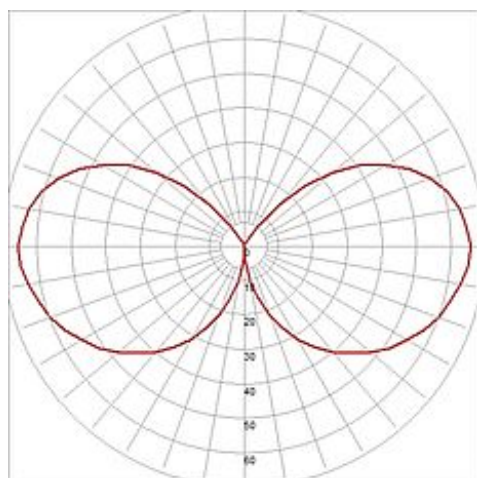

ALPA CONE 100 floor lamp

silvergrey, E27 Energy Saver, max. 24W, IP55

Article number	228922
Catalogue	BIG WHITE 2015, Page 525
Type of lamp	Conventional lamp
Lamp	Energy-saving bulb E27 max. 24W
Lampholder / Socket	E27
Number of light sources	1
Lamp included	No
Height	108 cm
Diameter	7.3 cm
Net weight	1.68 kg
Gross weight	2.089 kg
Voltage	230 Volt
Max. wattage	24 Watt
Protection class	II
Material	aluminium / plastic
Colour	silvergrey
Way of mounting	surface floor mounting
Remark 1	Luminary surface made of polycarbonate
Remark 2	Maximum measures energy saver (Ø / L): 5,2 / 17,5 cm
Remark 3	Base Ø: 15 cm
Remark 4	Energy labels in your language are available in the Service Area sub point Download
Suitable for lamps from EEC	A
Suitable for lamps up to EEC	A+
Light distribution type 1	direct-indirect
Light distribution type 3	rotationally symmetric

The aluminium-made floor luminaire ALPA CONE emits its light from an opal diffuser made from PC. Rated IP55, it is suitable for outdoor use. As optional accessory we offer suitable spikes, concrete anchor sets, hanger bolt sets and a junction box for secure electrical connection within the round bollard. The electrical connection is made directly to 230V mains supply. This luminaire is compatible with bulbs of the energy classes: A - A+