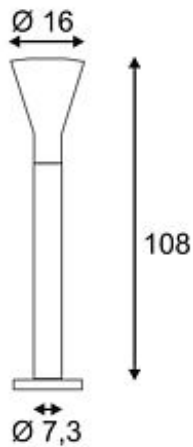

ALPA CONE 100 floor lamp

silvergrey, E27 Energy Saver, max. 24W, IP55

Article number	228922
Catalogue	BIG WHITE 2015, Page 525
Type of lamp	Conventional lamp
Lamp	Energy-saving bulb E27 max. 24W
Lampholder / Socket	E27
Number of light sources	1
Lamp included	No
Height	108 cm
Diameter	7.3 cm
Net weight	1.68 kg
Gross weight	2.089 kg
Voltage	230 Volt
Max. wattage	24 Watt
Protection class	II
Material	aluminium / plastic
Colour	silvergrey
Way of mounting	surface floor mounting
Remark 1	Luminary surface made of polycarbonate
Remark 2	Maximum measures energy saver (Ø / L): 5,2 / 17,5 cm
Remark 3	Base Ø: 15 cm
Remark 4	Energy labels in your language are available in the Service Area sub point Download
Suitable for lamps from EEC	A
Suitable for lamps up to EEC	A+
Light distribution type 1	direct-indirect
Light distribution type 3	rotationally symmetric

The aluminium-made floor luminaire ALPA CONE emits its light from an opal diffuser made from PC. Rated IP55, it is suitable for outdoor use. As optional accessory we offer suitable spikes, concrete anchor sets, hanger bolt sets and a junction box for secure electrical connection within the round bollard. The electrical connection is made directly to 230V mains supply. This luminaire is compatible with bulbs of the energy classes: A - A+