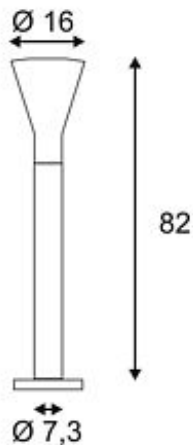

ALPA CONE 75 floor lamp

stonegrey, E27 Energy Saver, max. 24W, IP55

Article number	228915
Catalogue	BIG WHITE 2015, Page 525
Type of lamp	Conventional lamp
Lamp	Energy-saving bulb E27 max. 24W
Lampholder / Socket	E27
Number of light sources	1
Lamp included	No
Height	82 cm
Diameter	7.3 cm
Net weight	1.344 kg
Gross weight	1.113 kg
Voltage	230 Volt
Max. wattage	24 Watt
Protection class	II
Material	aluminium / plastic
Colour	grey
Way of mounting	surface floor mounting
Remark 1	Luminary surface made of polycarbonate
Remark 2	Maximum measures energy saver (Ø / L): 5,2 / 17,5 cm
Remark 3	Base Ø: 15 cm
Remark 4	Energy labels in your language are available in the Service Area sub point Download
Suitable for lamps from EEC	A
Suitable for lamps up to EEC	A+
Light distribution type 1	direct-indirect
Light distribution type 3	rotationally symmetric

The aluminium-made floor luminaire ALPA CONE emits its light from an opal diffuser made from PC. Rated IP55, it is suitable for outdoor use. As optional accessory we offer suitable spikes, concrete anchor sets, hanger bolt sets and a junction box for secure electrical connection within the round bollard. The electrical connection is made directly to 230V mains supply. This luminaire is compatible with bulbs of the energy classes: A - A+