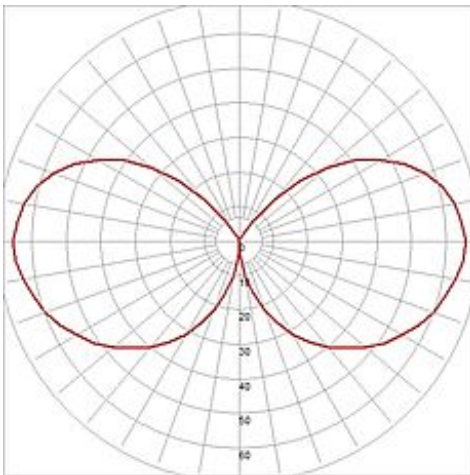

ALPA CONE 75 floor lamp

stonegrey, E27 Energy Saver, max. 24W, IP55

Article number	228915
Catalogue	BIG WHITE 2015, Page 525
Type of lamp	Conventional lamp
Lamp	Energy-saving bulb E27 max. 24W
Lampholder / Socket	E27
Number of light sources	1
Lamp included	No
Height	82 cm
Diameter	7.3 cm
Net weight	1.344 kg
Gross weight	1.113 kg
Voltage	230 Volt
Max. wattage	24 Watt
Protection class	II
Material	aluminium / plastic
Colour	grey
Way of mounting	surface floor mounting
Remark 1	Luminary surface made of polycarbonate
Remark 2	Maximum measures energy saver (Ø / L): 5,2 / 17,5 cm
Remark 3	Base Ø: 15 cm
Remark 4	Energy labels in your language are available in the Service Area sub point Download
Suitable for lamps from EEC	A
Suitable for lamps up to EEC	A+
Light distribution type 1	direct-indirect
Light distribution type 3	rotationally symmetric

The aluminium-made floor luminaire ALPA CONE emits its light from an opal diffuser made from PC. Rated IP55, it is suitable for outdoor use. As optional accessory we offer suitable spikes, concrete anchor sets, hanger bolt sets and a junction box for secure electrical connection within the round bollard. The electrical connection is made directly to 230V mains supply. This luminaire is compatible with bulbs of the energy classes: A - A+