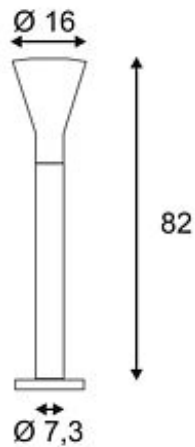

ALPA CONE 75 floor lamp

silvergrey, E27 Energy Saver, max. 24W, IP55

Article number	228912
Catalogue	BIG WHITE 2015, Page 525
Type of lamp	Conventional lamp
Lamp	Energy-saving bulb E27 max. 24W
Lampholder / Socket	E27
Number of light sources	1
Lamp included	No
Height	82 cm
Diameter	7.3 cm
Net weight	1.355 kg
Gross weight	1.2 kg
Voltage	230 Volt
Max. wattage	24 Watt
Protection class	II
Material	aluminium / plastic
Colour	silvergrey
Way of mounting	surface floor mounting
Remark 1	Luminary surface made of polycarbonate
Remark 2	Maximum measures energy saver (Ø / L): 5,2 / 17,5 cm
Remark 3	Base Ø: 15 cm
Remark 4	Energy labels in your language are available in the Service Area sub point Download
Suitable for lamps from EEC	A
Suitable for lamps up to EEC	A+
Light distribution type 1	direct-indirect
Light distribution type 3	rotationally symmetric

The aluminium-made floor luminaire ALPA CONE emits its light from an opal diffuser made from PC. Rated IP55, it is suitable for outdoor use. As optional accessory we offer suitable spikes, concrete anchor sets, hanger bolt sets and a junction box for secure electrical connection within the round bollard. The electrical connection is made directly to 230V mains supply. This luminaire is compatible with bulbs of the energy classes: A - A+