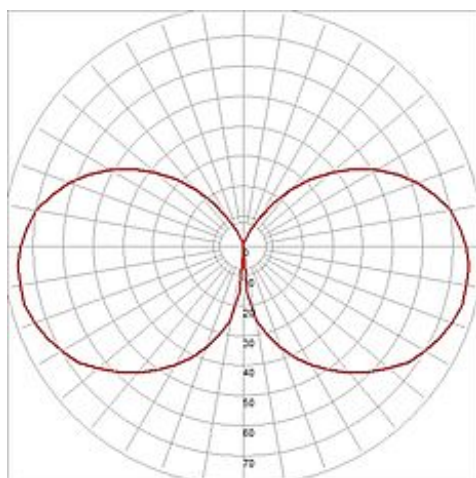

ALPA CONE 75 floor lamp

silvergrey, E27 Energy Saver, max. 24W, IP55

Article number	228912
Catalogue	BIG WHITE 2015, Page 525
Type of lamp	Conventional lamp
Lamp	Energy-saving bulb E27 max. 24W
Lampholder / Socket	E27
Number of light sources	1
Lamp included	No
Height	82 cm
Diameter	7.3 cm
Net weight	1.355 kg
Gross weight	1.2 kg
Voltage	230 Volt
Max. wattage	24 Watt
Protection class	II
Material	aluminium / plastic
Colour	silvergrey
Way of mounting	surface floor mounting
Remark 1	Luminary surface made of polycarbonate
Remark 2	Maximum measures energy saver (Ø / L): 5,2 / 17,5 cm
Remark 3	Base Ø: 15 cm
Remark 4	Energy labels in your language are available in the Service Area sub point Download
Suitable for lamps from EEC	A
Suitable for lamps up to EEC	A+
Light distribution type 1	direct-indirect
Light distribution type 3	rotationally symmetric

The aluminium-made floor luminaire ALPA CONE emits its light from an opal diffuser made from PC. Rated IP55, it is suitable for outdoor use. As optional accessory we offer suitable spikes, concrete anchor sets, hanger bolt sets and a junction box for secure electrical connection within the round bollard. The electrical connection is made directly to 230V mains supply. This luminaire is compatible with bulbs of the energy classes: A - A+