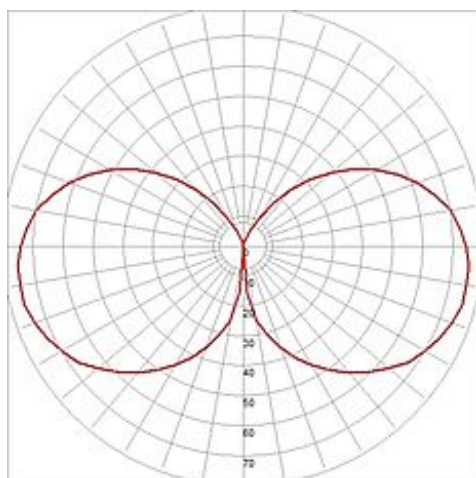

## BELPA II WALL lamp

silvergrey , E27 Energy Saver, max. 24W, IP55

Article number	228892
Type of lamp	Conventional lamp
Lamp	Energy-saving bulb E27 max. 24W
Lampholder / Socket	E27
Number of light sources	1
Lamp included	No
Width	11 cm
Height	42 cm
Depth	13 cm
Diameter	10 cm
Net weight	0.982 kg
Gross weight	1.243 kg
Voltage	230 Volt
Max. wattage	24 Watt
Protection class	I
Material	aluminium / plastic
Colour	silvergrey
Way of mounting	surface wall mounting
Remark 1	Raster is included in delivery
Remark 2	Maximum measures energy saver (Ø / L): 5,2 / 17,5 cm
Remark 3	Energy labels in your language are available in the Service Area sub point Download
Suitable for lamps from EEC	A
Suitable for lamps up to EEC	A+
Light distribution type 1	direct-indirect
Light distribution type 3	rotationally symmetric

Manufactured from aluminum, the PC surface of our wall luminaire of the BELPA II series is surrounded by an even-coloured grid. Rated IP55, it is suitable for outdoor use. The electrical connection is made directly to 230V mains supply. The BELPA II series further includes an individually configurable floor luminaire making it universally applicable. This luminaire is compatible with bulbs of the energy classes: A - A+