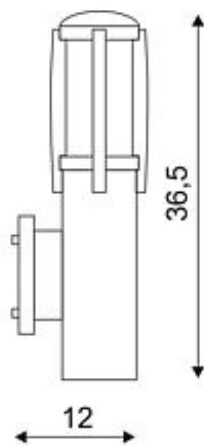

ALPA II WALL lamp

silvergrey, E27 Energy Saver, max. 24W, IP55

Article number	228882
Type of lamp	Conventional lamp
Lamp	Energy-saving bulb E27 max. 24W
Lampholder / Socket	E27
Number of light sources	1
Lamp included	No
Width	8 cm
Height	36.5 cm
Depth	12 cm
Diameter	10 cm
Net weight	0.99 kg
Gross weight	2.43 kg
Voltage	230 Volt
Max. wattage	24 Watt
Protection class	I
Material	aluminium / plastic
Colour	silvergrey
Way of mounting	surface wall mounting
Remark 1	Raster is included in delivery
Remark 2	Maximum measures energy saver (Ø / L): 5,2 / 17,5 cm
Remark 3	Energy labels in your language are available in the Service Area sub point Download
Suitable for lamps from EEC	A
Suitable for lamps up to EEC	A+
Light distribution type 1	direct-indirect
Light distribution type 3	axisymmetric

Manufactured from aluminum, the PC surface of our wall luminaire of the ALPA II series is surrounded by an even-coloured grid. Rated IP55, it is suitable for outdoor use. The electrical connection is made directly to 230V mains supply. The ALPA II series further includes floor luminaires making it universally applicable. This luminaire is compatible with bulbs of the energy classes: A - A+