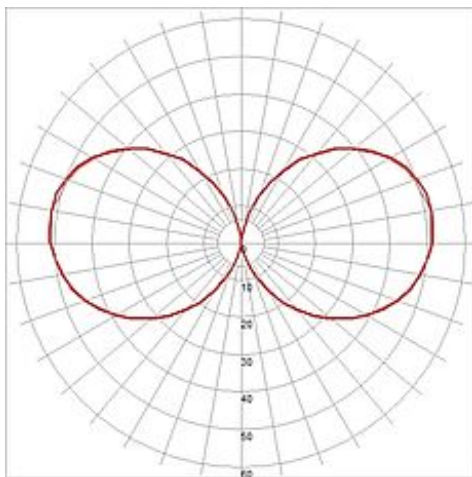

ALPA II WALL lamp

silvergrey, E27 Energy Saver, max. 24W, IP55

Article number	228882
Type of lamp	Conventional lamp
Lamp	Energy-saving bulb E27 max. 24W
Lampholder / Socket	E27
Number of light sources	1
Lamp included	No
Width	8 cm
Height	36.5 cm
Depth	12 cm
Diameter	10 cm
Net weight	0.99 kg
Gross weight	2.43 kg
Voltage	230 Volt
Max. wattage	24 Watt
Protection class	I
Material	aluminium / plastic
Colour	silvergrey
Way of mounting	surface wall mounting
Remark 1	Raster is included in delivery
Remark 2	Maximum measures energy saver (Ø / L): 5,2 / 17,5 cm
Remark 3	Energy labels in your language are available in the Service Area sub point Download
Suitable for lamps from EEC	A
Suitable for lamps up to EEC	A+
Light distribution type 1	direct-indirect
Light distribution type 3	axisymmetric

Manufactured from aluminum, the PC surface of our wall luminaire of the ALPA II series is surrounded by an even-coloured grid. Rated IP55, it is suitable for outdoor use. The electrical connection is made directly to 230V mains supply. The ALPA II series further includes floor luminaires making it universally applicable. This luminaire is compatible with bulbs of the energy classes: A - A+