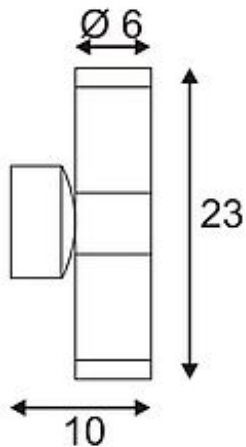

## ASTINA OUT Energy Saver

anthracite, 2x GU10, max. 2x 11W, IP44

Article number	228775
Catalogue	BIG WHITE 2015, Page 581
Type of lamp	LED lamp
Lamp	Energy-saving bulb or LED-lamp
Lampholder / Socket	GU10
Number of light sources	2
Lamp included	No
Width	8 cm
Height	23 cm
Depth	10 cm
Diameter	6 cm
Net weight	0.787 kg
Gross weight	0.851 kg
Voltage	230 Volt
Protection class	I
Material	aluminium
Colour	anthracite
Way of mounting	surface wall mounting
Remark 1	Canopy (Ø / D): 8 / 4 cm
Remark 2	Energy labels in your language are available in the Service Area sub point Download
Suitable for lamps from EEC	B
Suitable for lamps up to EEC	A++
Light distribution type 1	direct-indirect
Light distribution type 3	rotationally symmetric

The wall luminaire ASTINA OUT ESL is made from aluminum and a glass that covers the bulb. Thanks to the position of the two installed lampholders, ASTINA OUT ESL produces two equal but oppositely arranged light beams (UP/DOWN). Rated IP44, it is suitable for outdoor use. Available in different colour versions, the electrical connection of the luminaire is made directly to 230V mains supply. This luminaire is compatible with bulbs of the energy classes: B - A++