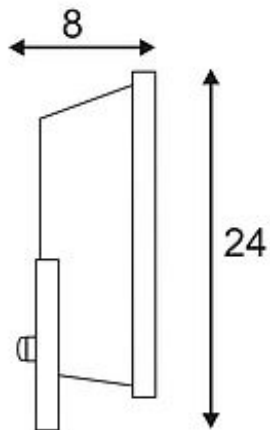

SXL COMPACT R7s outdoor spot

silvergrey, max. 130W, IP44

Article number	227814
Type of lamp	Conventional lamp
Lamp	Quartz halogen bulb R7s 118 mm 130W
Lampholder / Socket	R7s 118mm
Number of light sources	1
Lamp included	No
Tilt range	90 Degree
Width	18 cm
Height	23.5 cm
Depth	6.5 cm
Net weight	1.057 kg
Gross weight	1.286 kg
Voltage	230 Volt
Max. wattage	130 Watt
Protection class	I
Material	aluminium
Colour	silvergrey
Way of mounting	surface wall mounting / surface floor mounting / surface ceiling mounting
Remark 1	Maximum cable diameter 4 - 7 mm
Remark 2	Energy labels in your language are available in the Service Area sub point Download
Suitable for lamps from EEC	D
Suitable for lamps up to EEC	C
Light distribution type 1	direct
Light distribution type 3	asymmetric

Compact outdoor spotlights of the SXL COMPACT Series for R7s halogen lamps. The spot is made from aluminum and by means of a mounting bracket suitable for installation on walls, floors and ceilings. The electrical connection of the adjustable spotlight is made directly to 230V mains supply. Rated IP44, it is suitable for outdoor use. The SXL COMPACT series further includes versions for discharge and other halogen lamps. This luminaire is compatible with bulbs of the energy classes: D - C