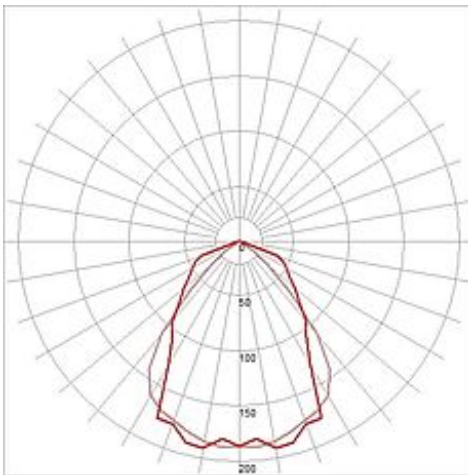

SXL COMPACT R7s outdoor spot

silvergrey, max. 130W, IP44

Article number	227814
Type of lamp	Conventional lamp
Lamp	Quartz halogen bulb R7s 118 mm 130W
Lampholder / Socket	R7s 118mm
Number of light sources	1
Lamp included	No
Tilt range	90 Degree
Width	18 cm
Height	23.5 cm
Depth	6.5 cm
Net weight	1.057 kg
Gross weight	1.286 kg
Voltage	230 Volt
Max. wattage	130 Watt
Protection class	I
Material	aluminium
Colour	silvergrey
Way of mounting	surface wall mounting / surface floor mounting / surface ceiling mounting
Remark 1	Maximum cable diameter 4 - 7 mm
Remark 2	Energy labels in your language are available in the Service Area sub point Download
Suitable for lamps from EEC	D
Suitable for lamps up to EEC	C
Light distribution type 1	direct
Light distribution type 3	asymmetric

Compact outdoor spotlights of the SXL COMPACT Series for R7s halogen lamps. The spot is made from aluminum and by means of a mounting bracket suitable for installation on walls, floors and ceilings. The electrical connection of the adjustable spotlight is made directly to 230V mains supply. Rated IP44, it is suitable for outdoor use. The SXL COMPACT series further includes versions for discharge and other halogen lamps. This luminaire is compatible with bulbs of the energy classes: D - C