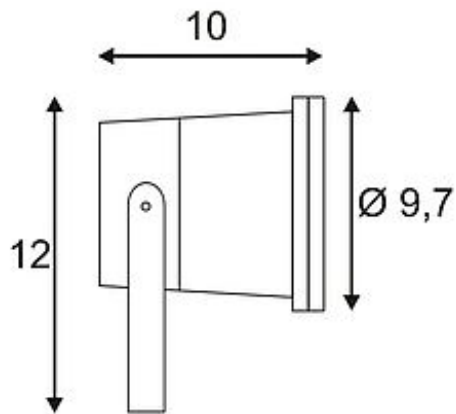

NAUTILUS IP67

silvergrey, MR16, max. 35W

Article number	227500
Catalogue	BIG WHITE 2015, Page 551
Type of lamp	Conventional lamp
Lamp	MR16 12V max. 35W
Lampholder / Socket	GU5,3
Number of light sources	1
Lamp included	No
Tilt range	180 Degree
Height	10 cm
Diameter	9.7 cm
Net weight	0.572 kg
Gross weight	1.216 kg
Voltage	12 Volt
Max. wattage	35 Watt
Protection class	III
Material	aluminium
Colour	silvergrey
Way of mounting	surface wall mounting / surface floor mounting / surface ceiling mounting
Remark 1	300 cm connection lead included
Remark 2	Energy labels in your language are available in the Service Area sub point Download
Suitable for lamps from EEC	C
Suitable for lamps up to EEC	A+
Light distribution type 1	direct
Light distribution type 3	rotationally symmetric

Aluminium-made low-voltage luminaire NAUTILUS for floor, wall or ceiling mounting. The bracket mounted on top of the lamp head is adjustable for best illumination. Rated IP67 it is suitable for outdoor use. A suitable transformer is required for operation. As another optional accessory we offer a suitable earth spike. This luminaire is compatible with bulbs of the energy classes: C - A+