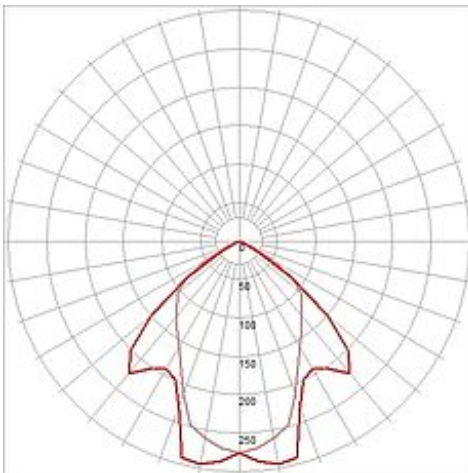

## RAPIDO OUT EVG downlight

silvergrey, 2x TC-DE Energy Saver 26W, incl. lamp

Article number	227326
Type of lamp	LED lamp
Lamp	TC-DE compact fluorescent bulb 26W
Lampholder / Socket	G24q-3
Number of light sources	2
Lamp included	Yes
Installation diameter	21.5 cm
Installation depth	14 cm
Length	30 cm
Width	19 cm
Diameter	23 cm
Net weight	1.003 kg
Gross weight	0.698 kg
Voltage	230 Volt
Max. wattage	52 Watt
Protection class	II
Material	aluminium
Colour	silvergrey
Way of mounting	recessed ceiling mounting
Remark 1	Electronic ballast incorporated
Remark 2	IP44 can be reached by closed ceiling surface
Remark 3	Permissible temperature range in mounting area 5°C - 50°C
Remark 4	Energy labels in your language are available in the Service Area sub point Download
Energy class lamp	A
Energy class ballast	A2
Suitable for lamps from EEC	A
Suitable for lamps up to EEC	A