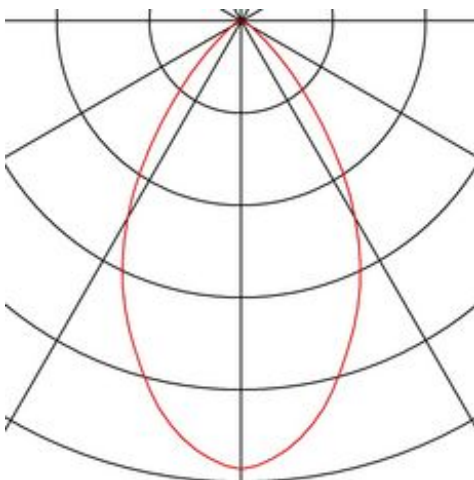

STRUCTEC

spot for 240V 3-circuit track, LED, 3000K, round, silver, 60°, 36W, incl. 3-circuit adapter

Article number	176094
Light distribution type 1	Direct
Light distribution type 3	rotationally symmetric
Product family	Structec
Feed-in capability	No
Lamp included	No
Length	18 cm
Height	16.5 cm
Diameter	9 cm
Net weight	1.159 kg
Gross weight	1.411 kg
Voltage	120-240~50/60 . 900 Volts
Max. wattage	36 Watt
Protection class	I
Beam angle	60 Degree
Material	Aluminium
Colour	silver
Way of mounting	Ceiling track / wall track
Average lifespan	40000 Hours
Colour temperature	3000 Kelvin
Colour rendering index	95
Luminous flux	2250 lm
Energy efficiency class	A++
fastCalcEnabled	No
ranking	400
Catalogue page	BIG WHITE 2017: 343

The STRUCTEC is available in several colour versions and beam angles with a suitable adapter for the 3-phase 240V track system. It has a high-performance COB LED module fitted, which, thanks to a CRI of >90, is especially suitable for excellent colour reproduction.