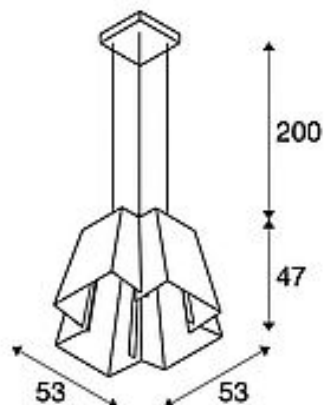

SOBERBIA 53

pendant, LED, 2700K, square, white, L/W/H 53/53/47 cm

Article number	165471
Product family	Soberbia
Feed-in capability	No
Lamp included	No
Length	56 cm
Width	54 cm
Height	37 cm
Pendant length	350 cm
Net weight	8.933 kg
Gross weight	13.815 kg
Voltage	200-240V ~50/60Hz sec. 350mA
Protection class	I
Beam angle	80 Degree
Average lifespan	30000 Hours
Colour temperature	2700 Kelvin
Colour rendering index	80
Luminous flux	3200 lm
Energy efficiency class	A++
Way of mounting	Surface mounted / Ceiling mounted
Colour	white
Form	square
Light distribution type 1	direct
Light distribution type 2	rotational symmetric
Material	Metal

Articles of this series

165451	SOBERBIA 53, pendant, LED, 2700K, square, white, L/W/H 53/53/47 cm, max. 10W
165431	SOBERBIA, wall light, LED, 2700K, white, 13W
165441	SOBERBIA 31, pendant, LED, 2700K, square, white, L/W/H 31/31/23 cm, 25.4W
165461	SOBERBIA 80, pendant, LED, 2700K, square, white, L/W/H 80/80/56.4 cm, 54.4W

Designed by Johan Carpenter, the SOBERBIA 53 pendant also features a powerful, dimmable premium LED module alongside its extravagant design. Created for demanding lighting solutions, this steel pendant has a 2 metre long connection lead and corresponding suspension wire. It comes ready for direct connection to 230V-240V mains supply.