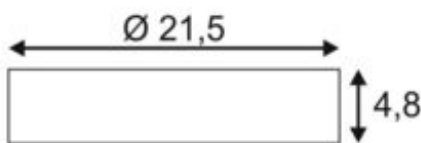

SENER 14

wall and ceiling light, LED, 3000K, round, silver-grey, 14W

Article number	162953
Number of light sources	130
Max. wattage	14 Watt
Lamp	SMD LED
Light distribution type 1	Direct
Light distribution type 3	rotationally symmetric
Product family	Senser
Feed-in capability	No
Lamp included	No
Height	4.8 cm
Diameter	21.5 cm
Net weight	0.877 kg
Gross weight	0.989 kg
Voltage	220-240 ~50/60 . 350 Volts
Protection class	I
Beam angle	120 Degree
Material	Aluminium/acrylic glass
Colour	Silver-grey
Way of mounting	Surface wall / Surface ceiling mounting
Average lifespan	30000 Hours
Colour temperature	3000 Kelvin
Colour rendering index	80
Luminous flux	840 lm
Energy efficiency class	A++
fastCalcEnabled	Yes
ranking	300
Catalogue page	BIG WHITE 2017: 309

The flat SENER 14 wall and ceiling light made from aluminium is available in matt white or silver-grey finish, as well as with round or square version. The 120° beam angle of the fixed, Premium LED module provides a broad and uniform base illumination. Factory delivered with a constant current driver, the luminaire comes ready for direct connection to 230V mains supply.