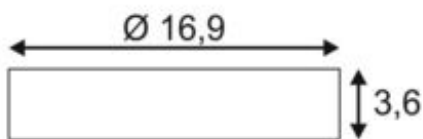

SENER 10

wall and ceiling light, LED, 3000K, round, silver-grey, 10W

Article number	162943
Number of light sources	90
Max. wattage	10 Watt
Lamp	SMD LED
Light distribution type 1	Direct
Light distribution type 3	rotationally symmetric
Product family	Senser
Feed-in capability	No
Lamp included	No
Height	3.6 cm
Diameter	16.9 cm
Net weight	0.531 kg
Gross weight	0.605 kg
Voltage	220-240 ~50/60 . 350 Volts
Protection class	I
Beam angle	120 Degree
Material	Aluminium/acrylic glass
Colour	Silver-grey
Way of mounting	Surface wall / Surface ceiling mounting
Average lifespan	30000 Hours
Colour temperature	3000 Kelvin
Colour rendering index	80
Luminous flux	500 lm
Energy efficiency class	A++
fastCalcEnabled	Yes
ranking	300
Catalogue page	BIG WHITE 2017: 309

The flat SENER 10 wall and ceiling light made from aluminium is available in matt white or silver-grey finish, as well as with round or square version. The 120° beam angle of the fixed, Premium LED module provides a broad and uniform base illumination. Factory delivered with a constant current driver, the luminaire comes ready for direct connection to 230V mains supply.