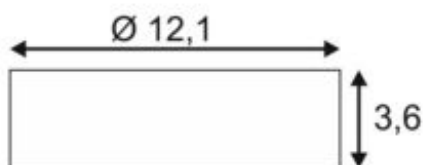

SENER 6

wall and ceiling light, LED, 3000K, round, silver-grey, 6W

Article number	162933
Number of light sources	50
Max. wattage	6 Watt
Lamp	SMD LED
Light distribution type 1	Direct
Light distribution type 3	rotationally symmetric
Product family	Senser
Feed-in capability	No
Lamp included	No
Height	3.6 cm
Diameter	12.1 cm
Net weight	0.344 kg
Gross weight	0.395 kg
Voltage	100-240 ~50/60 . 350 Volts
Protection class	I
Beam angle	120 Degree
Material	Aluminium/acrylic glass
Colour	Silver-grey
Way of mounting	Surface wall / Surface ceiling mounting
Average lifespan	30000 Hours
Colour temperature	3000 Kelvin
Colour rendering index	80
Luminous flux	230 lm
Energy efficiency class	A++
fastCalcEnabled	Yes
ranking	300
Catalogue page	BIG WHITE 2017: 309

The flat SENER 6 wall and ceiling light made from aluminium is available in matt white or silver-grey finish, as well as with round or square version. The 120° beam angle of the fixed, Premium LED module provides a broad and uniform base illumination. Factory delivered with a constant current driver, the luminaire comes ready for direct connection to 230V mains supply.