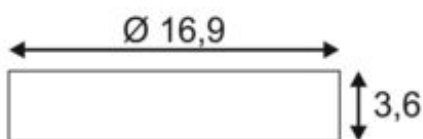

SENER 10

wall and ceiling light, LED, 3000K, round, white, 10W

Article number	162913
Number of light sources	90
Max. wattage	10 Watt
Lamp	SMD LED
Light distribution type 1	Direct
Light distribution type 3	rotationally symmetric
Product family	Senser
Feed-in capability	No
Lamp included	No
Height	3.6 cm
Diameter	16.9 cm
Net weight	0.528 kg
Gross weight	0.63 kg
Voltage	220-240 ~50/60 . 350 Volts
Protection class	I
Beam angle	120 Degree
Material	Aluminium/acrylic glass
Colour	white
Way of mounting	Surface wall / Surface ceiling mounting
Average lifespan	30000 Hours
Colour temperature	3000 Kelvin
Colour rendering index	80
Luminous flux	500 lm
Energy efficiency class	A++
fastCalcEnabled	Yes
ranking	500
Catalogue page	BIG WHITE 2017: 309

The flat SENER 10 wall and ceiling light made from aluminium is available in matt white or silver-grey finish, as well as with round or square version. The 120° beam angle of the fixed, Premium LED module provides a broad and uniform base illumination. Factory delivered with a constant current driver, the luminaire comes ready for direct connection to 230V mains supply.