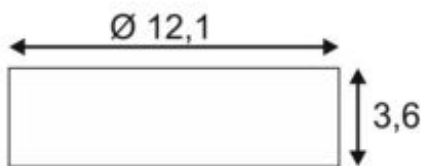

## SENSER 6

wall and ceiling light, LED, 3000K, round, white, 6W

Article number	162903
Number of light sources	50
Max. wattage	6 Watt
Lamp	SMD LED
Light distribution type 1	Direct
Light distribution type 3	rotationally symmetric
Product family	Senser
Feed-in capability	No
Lamp included	No
Height	3.6 cm
Diameter	12.1 cm
Net weight	0.349 kg
Gross weight	0.392 kg
Voltage	100-240 ~50/60 . 350 Volts
Protection class	I
Beam angle	120 Degree
Material	Aluminium/acrylic glass
Colour	white
Way of mounting	Surface wall / Surface ceiling mounting
Average lifespan	30000 Hours
Colour temperature	3000 Kelvin
Colour rendering index	80
Luminous flux	230 lm
Energy efficiency class	A++
fastCalcEnabled	Yes
ranking	300
Catalogue page	BIG WHITE 2017: 309

The flat SENSER 6 wall and ceiling light made from aluminium is available in matt white or silver-grey finish, as well as with round or square version. The 120° beam angle of the fixed, Premium LED module provides a broad and uniform base illumination. Factory delivered with a constant current driver, the luminaire comes ready for direct connection to 230V mains supply.