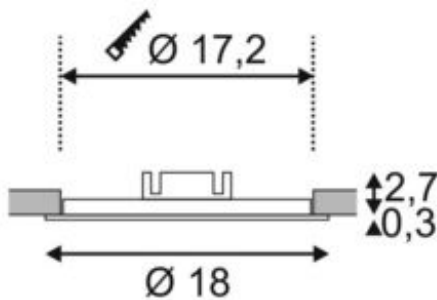

SENSER 10

recessed light, LED, 3000K, round, silver-grey, 10W

Article number	162743
Number of light sources	1
Max. wattage	10 Watt
Lamp	SMD LED Module
Light distribution type 1	Direct
Light distribution type 3	rotationally symmetric
Product family	Senser
Feed-in capability	No
Lamp included	No
Installation diameter	17.2 cm
Installation depth	4 cm
Height	3 cm
Diameter	18 cm
Net weight	0.433 kg
Gross weight	0.581 kg
Voltage	350 Volts
Protection class	III
Beam angle	120 Degree
Material	Aluminium
Colour	Silver-grey
Way of mounting	Recessed ceiling mounting
Remark 1	A suitable 350mA constant current driver is required for operation
Average lifespan	30000 Hours
Colour temperature	3000 Kelvin
Colour rendering index	80
Luminous flux	560 lm
Energy efficiency class	A++
fastCalcEnabled	Yes
ranking	300

The SENSER 10 recessed light made from aluminium is available in matt white or silver-grey finish, as well as with round or square shade. The 120° beam angle of the fixed, Premium LED module provides a broad and uniform base illumination. A suitable constant current driver providing 350mA is required to operate the recessed fitting.